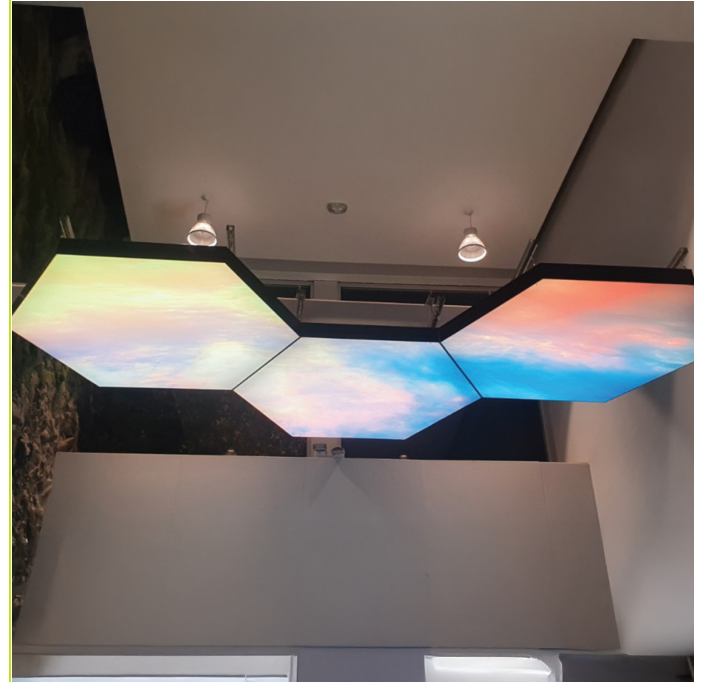

FABRIC 3.9

Light Box Fabric 3.9 is a low-profile illuminated fabric panel system designed for architectural integration across wall, ceiling, and suspended applications. Constructed with aluminum frames and a fabric diffusing medium, the system supports the creation of custom geometric forms in small- to large-scale configurations.

Panels may be surface mounted or suspended and are suitable for dry locations. Light Box Fabric 3.9 can be specified for ambient illumination or as an architectural design element, including ADA wall applications, low-profile ceiling installations, and pendant forms.

The system is fully configurable, allowing selection of mounting type, LED type, dimming protocol, and overall dimensions.

Aluminum frames are available in natural aluminum, white, or black finishes. Seamless fabric options are available up to 12' wide and 50' long; larger sizes can be achieved using seamed fabrics. Standard fabric is white for optimal light diffusion, with custom printing options available.

Product Features:**Applications:** Wall (ADA), Ceiling Surface, Pendant**Fabric Colors:** Standard White, Custom Printing with Client-provided artwork**Shapes:** Round, Square, Rectangular, Triangular, Octagonal, Diamond, Other by Request**X/Y or R Dimensions:** Built to Specification**LED Type:** 2700K, 3000K, 3500K, and 4000K; Tunable White (2700K, 4000K); and RGBW options at 3000K or 4000K**Model Number Configuration****Dimming:** 0-10V and DMX512 (RGBW Models)