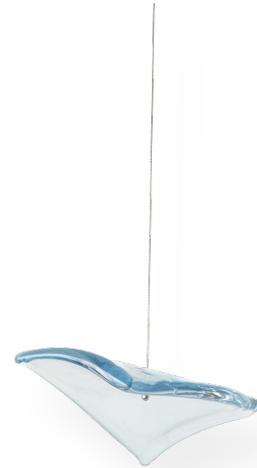

SHEET L008

Sheet L008 glass element. Each piece of suspended glass is handcrafted, so no two elements will be identical. Glass elements are suspended from aircraft cable and connected to the ceiling/surface with cable ceiling couplers. Each glass element includes 10 feet (standard) of aircraft cable and a cable ceiling coupler for mounting. Lighting elements are sold separately. Offered in blue glass. 5.25"L x 3"W x 2"D

Model Number Configuration

L008

--

Finish

BL - Blue

Electrical

Voltage	N/A
Dimming	N/A
Power	N/A
Lumens	N/A
Power factor	N/A

Environmental

CRI	N/A
Environment	N/A
Light Source	N/A
Chip	N/A
Life rating	N/A
Listings	N/A

Mechanical

Installation	N/A
Cord Legth	N/A
Dimensions	5.25"L x 3"W x 2"D
Weight	N/A
Material	Glass
Finish	N/A

Driver Options