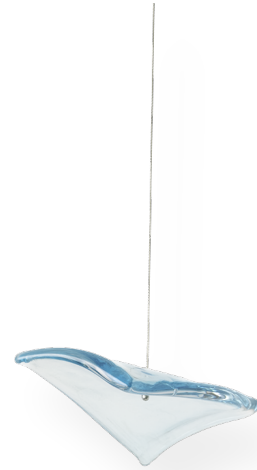

# SHEET L008

Sheet L008 glass element. Each piece of suspended glass is handcrafted, so no two elements will be identical. Glass elements are suspended from aircraft cable and connected to the ceiling/surface with cable ceiling couplers. Each glass element includes 10 feet (standard) of aircraft cable and a cable ceiling coupler for mounting. Lighting elements are sold separately. Offered in blue glass. 5.25"L x 3"W x 2"D

## Model Number Configuration

L008

--

**Finish**

BL - Blue