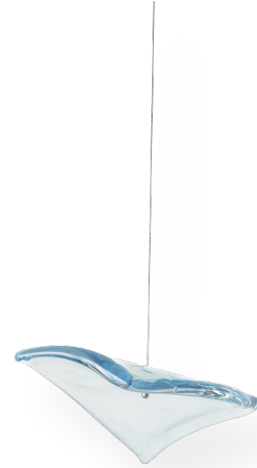

SHEET L008

Sheet L008 glass element. Each piece of suspended glass is handcrafted, so no two elements will be identical. Glass elements are suspended from aircraft cable and connected to the ceiling/surface with cable ceiling couplers. Each glass element includes 10 feet (standard) of aircraft cable and a cable ceiling coupler for mounting. Lighting elements are sold separately. Offered in blue glass. 5.25"L x 3"W x 2"D

Model Number Configuration

L008

--

Finish

BL - Blue

Electrical

Voltage	N/A
Dimming	N/A
Power	N/A
Lumens	N/A
Power factor	N/A

Environmental

CRI	N/A
Environment	N/A
Light Source	N/A
Chip	N/A
Life rating	N/A
Listings	N/A

Mechanical

Installation	N/A
Cord Legth	N/A
Dimensions	5.25"L x 3"W x 2"D
Weight	N/A
Material	Glass
Finish	N/A

Driver Options