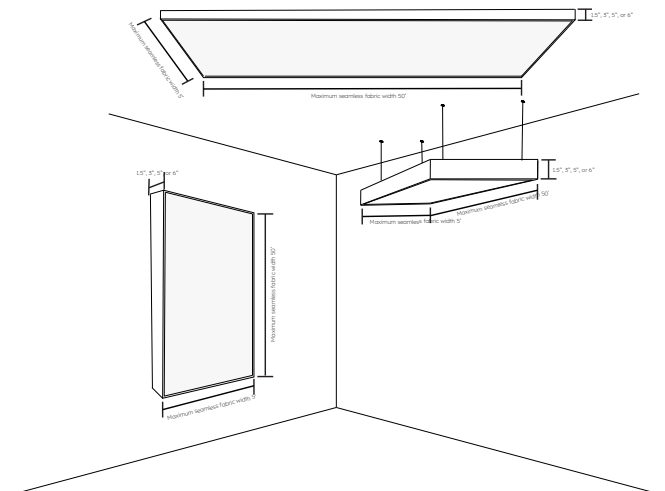

PROJECT NAME: ---

FIXTURE TYPE: ---

Product sheet printed on: **Finish** 2024-04-03 17:12:57

---  
**CCT**

Fabric Dimensions (Seamless): 12' Wide x 50' Long

27 - 2700K

WH - White

Fabric Dimensions (Seamed): By Request