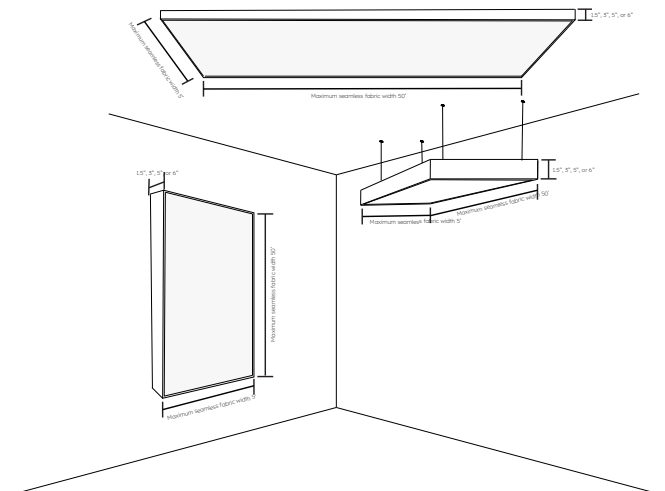

PROJECT NAME: ---

FIXTURE TYPE: ---

Product sheet printed on: **2024-03-14 14:04:05** **Finish**

CCT

Fabric Dimensions (Seamless): 12' Wide x 50' Long

27 - 2700K

WH - White

Fabric Dimensions (Seamed): By Request