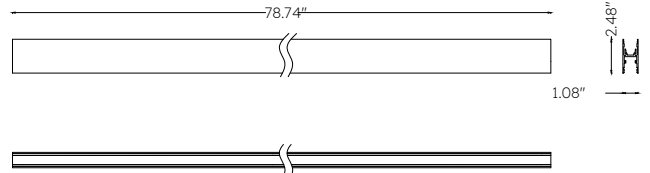

# MAGS MINI 78" UPDOWN TRACK

MAGS Mini Extra Compact Linear UpDown Track up to 1m (78") Long. Shorter lengths are factory-cut to size. Max input 96W. For suspended applications using direct and indirect lighting. Black or white finish. Use with Pendant Mounting Kits A, B, and C (sold separately).

## Mechanical

<b>Installation</b>	N/A
<b>Cord Legth</b>	N/A
<b>Dimensions</b>	78.74"L x 1.08"W x 2.48"H
<b>Weight</b>	N/A
<b>Material</b>	Aluminum
<b>Finish</b>	Powder Coated