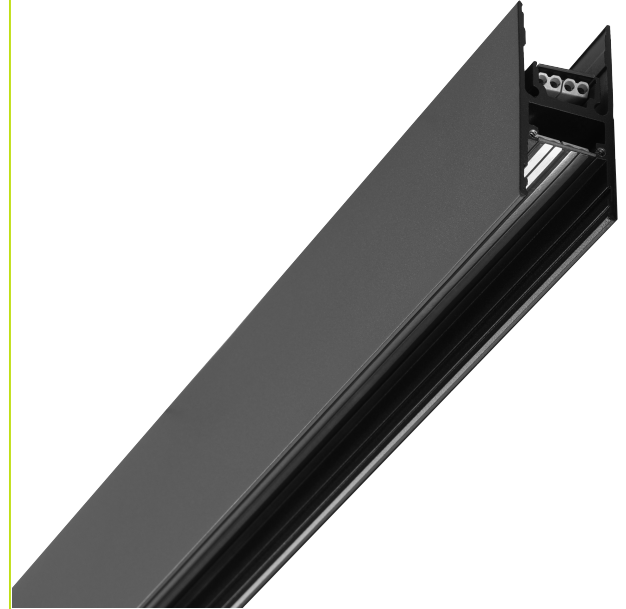

# MAGS MINI 78" UPDOWN TRACK

MAGS Mini Extra Compact Linear UpDown Track up to 1m (78") Long. Shorter lengths are factory-cut to size. Max input 96W. For suspended applications using direct and indirect lighting. Black or white finish. Use with Pendant Mounting Kits A, B, and C (sold separately).

## Model Number Configuration

**MAGS-ESUD-ACC-TR200**

--

**Finish**

- BL - Black
- WH - White