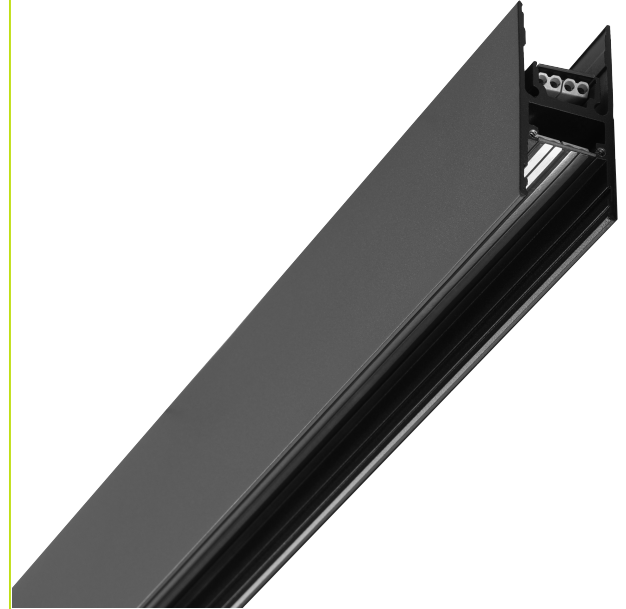

MAGS MINI 78" UPDOWN TRACK

MAGS Mini Extra Compact Linear UpDown Track up to 1m (78") Long. Shorter lengths are factory-cut to size. Max input 96W. For suspended applications using direct and indirect lighting. Black or white finish. Use with Pendant Mounting Kits A, B, and C (sold separately).

Model Number Configuration

MAGS-ESUD-ACC-TR200

--

Finish

- BL - Black
- WH - White

Electrical

Voltage	N/A
Dimming	N/A
Power	N/A
Lumens	N/A
Power factor	N/A

Environmental

CRI	N/A
Environment	Dry
Light Source	N/A
Chip	N/A
Life rating	N/A
Listings	C-ETL Listed to UL1598

Mechanical

Installation	N/A
Cord Legth	N/A
Dimensions	78.74"L x 1.08"W x 2.48"H
Weight	N/A
Material	Aluminum
Finish	Powder Coated