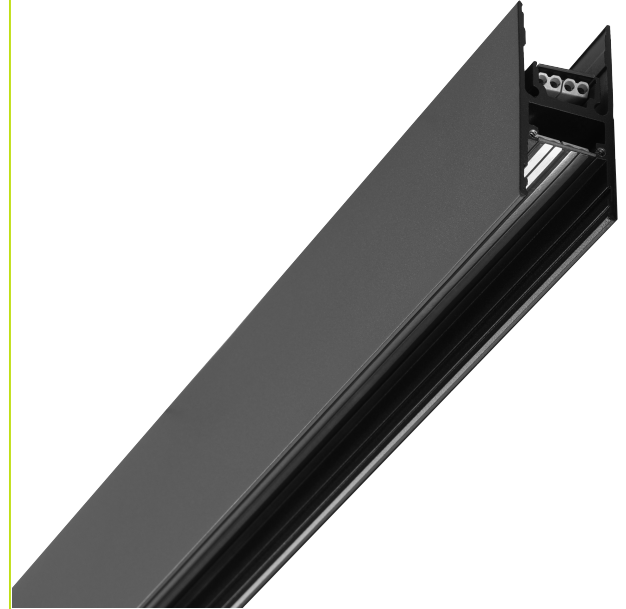

# MAGS MINI 78" UPDOWN TRACK

MAGS Mini Extra Compact Linear UpDown Track up to 1m (78") Long. Shorter lengths are factory-cut to size. Max input 96W. For suspended applications using direct and indirect lighting. Black or white finish. Use with Pendant Mounting Kits A, B, and C (sold separately).

## Model Number Configuration

**MAGS-ESUD-ACC-TR200** --

**Finish**

- BL - Black
- WH - White