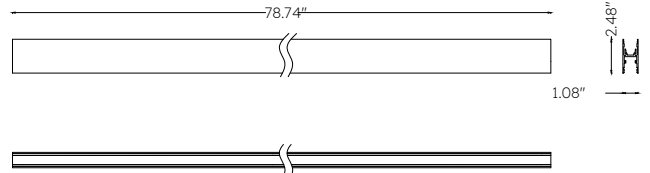

MAGS MINI 78" UPDOWN TRACK

MAGS Mini Extra Compact Linear UpDown Track up to 1m (78") Long. Shorter lengths are factory-cut to size. Max input 96W. For suspended applications using direct and indirect lighting. Black or white finish. Use with Pendant Mounting Kits A, B, and C (sold separately).

CRI	N/A
Environment	Dry
Light Source	N/A
Chip	N/A
Life rating	N/A
Listings	C-ETL Listed to UL1598

Mechanical

Installation	N/A
Cord Legth	N/A
Dimensions	78.74"L x 1.08"W x 2.48"H
Weight	N/A
Material	Aluminum
Finish	Powder Coated