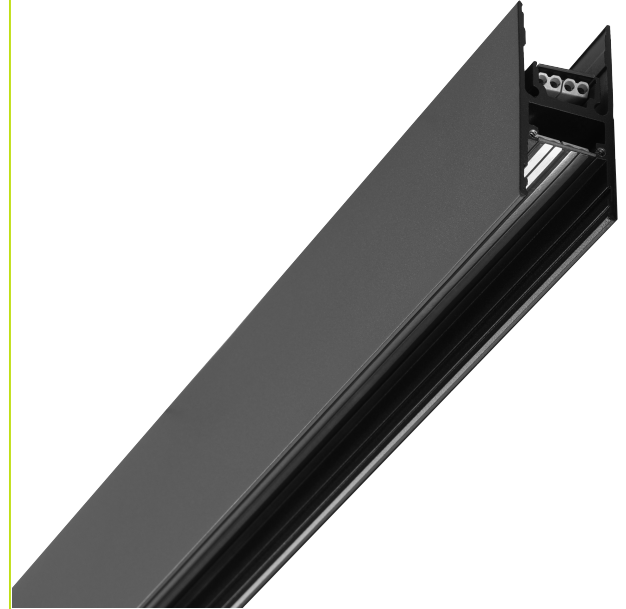

MAGS MINI 39" UPDOWN TRACK

MAGS Mini Extra Compact Linear UpDown Track up to 1m (39") Long. Shorter lengths are factory-cut to size. Max input 96W. For suspended applications using direct and indirect lighting. Black or white finish. Use with Pendant Mounting Kits A, B, and C (sold separately).

Model Number Configuration

MAGS-ESUD-ACC-TR100

--

Finish

BL - Black

WH - White

Electrical

Voltage	N/A
Dimming	N/A
Power	N/A
Lumens	N/A
Power factor	N/A

Environmental

CRI	N/A
Environment	Dry
Light Source	N/A
Chip	N/A
Life rating	N/A
Listings	C-ETL Listed to UL1598

Mechanical

Installation	N/A
Cord Legth	N/A
Dimensions	39.375"L x 1.08"W x 2.48"H
Weight	N/A
Material	Aluminum
Finish	Powder Coated