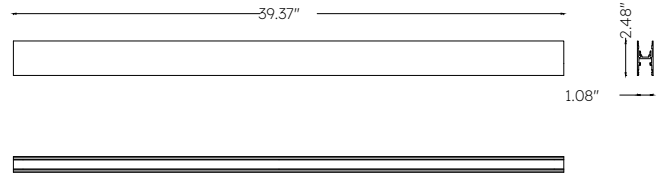

# MAGS MINI 39" UPDOWN TRACK

MAGS Mini Extra Compact Linear UpDown Track up to 1m (39") Long. Shorter lengths are factory-cut to size. Max input 96W. For suspended applications using direct and indirect lighting. Black or white finish. Use with Pendant Mounting Kits A, B, and C (sold separately).

## Mechanical

<b>Installation</b>	N/A
<b>Cord Legth</b>	N/A
<b>Dimensions</b>	39.375"L x 1.08"W x 2.48"H
<b>Weight</b>	N/A
<b>Material</b>	Aluminum
<b>Finish</b>	Powder Coated