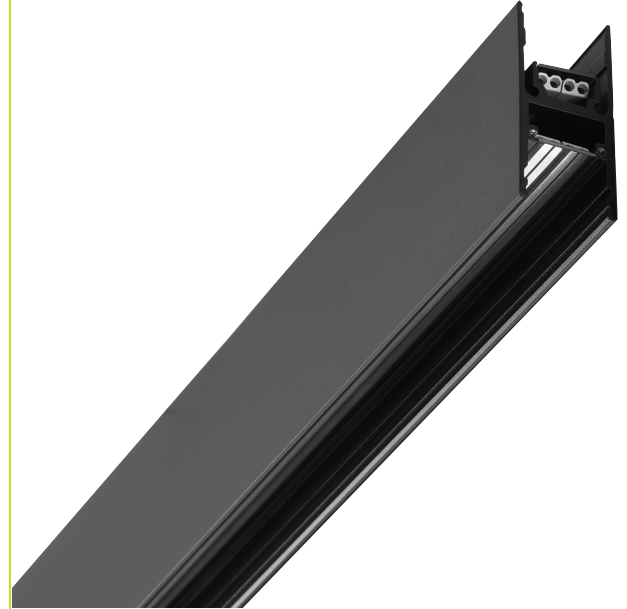

MAGS MINI 39" UPDOWN TRACK

MAGS Mini Extra Compact Linear UpDown Track up to 1m (39") Long. Shorter lengths are factory-cut to size. Max input 96W. For suspended applications using direct and indirect lighting. Black or white finish. Use with Pendant Mounting Kits A, B, and C (sold separately).

Model Number Configuration

MAGS-ESUD-ACC-TR100

--

Finish

- BL - Black
- WH - White

Electrical

Voltage	N/A
Dimming	N/A
Power	N/A
Lumens	N/A
Power factor	N/A

Environmental

CRI	N/A
Environment	Dry
Light Source	N/A
Chip	N/A
Life rating	N/A
Listings	C-ETL Listed to UL1598

Mechanical

Installation	N/A
Cord Legth	N/A
Dimensions	39.375"L x 1.08"W x 2.48"H
Weight	N/A
Material	Aluminum
Finish	Powder Coated