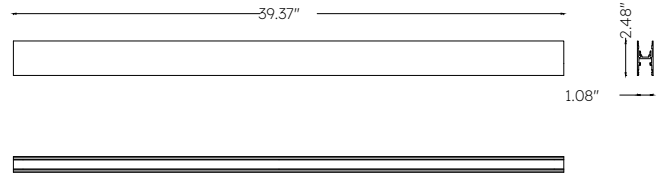

MAGS MINI 39" UPDOWN TRACK

MAGS Mini Extra Compact Linear UpDown Track up to 1m (39") Long. Shorter lengths are factory-cut to size. Max input 96W. For suspended applications using direct and indirect lighting. Black or white finish. Use with Pendant Mounting Kits A, B, and C (sold separately).

CRI	N/A
Environment	Dry
Light Source	N/A
Chip	N/A
Life rating	N/A
Listings	C-ETL Listed to UL1598

Mechanical

Installation	N/A
Cord Legth	N/A
Dimensions	39.375"L x 1.08"W x 2.48"H
Weight	N/A
Material	Aluminum
Finish	Powder Coated