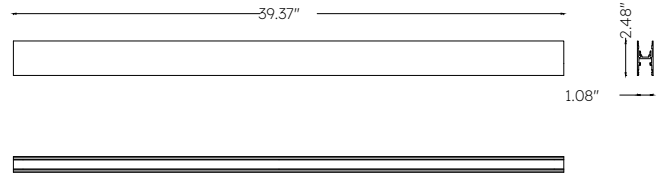

MAGS MINI 39" UPDOWN TRACK

MAGS Mini Extra Compact Linear UpDown Track up to 1m (39") Long. Shorter lengths are factory-cut to size. Max input 96W. For suspended applications using direct and indirect lighting. Black or white finish. Use with Pendant Mounting Kits A, B, and C (sold separately).

Environmental

CRI	N/A
Environment	Dry
Light Source	N/A
Chip	N/A
Life rating	N/A
Listings	C-ETL Listed to UL1598

Mechanical

Installation	N/A
Cord Legth	N/A
Dimensions	39.375"L x 1.08"W x 2.48"H
Weight	N/A
Material	Aluminum
Finish	Powder Coated