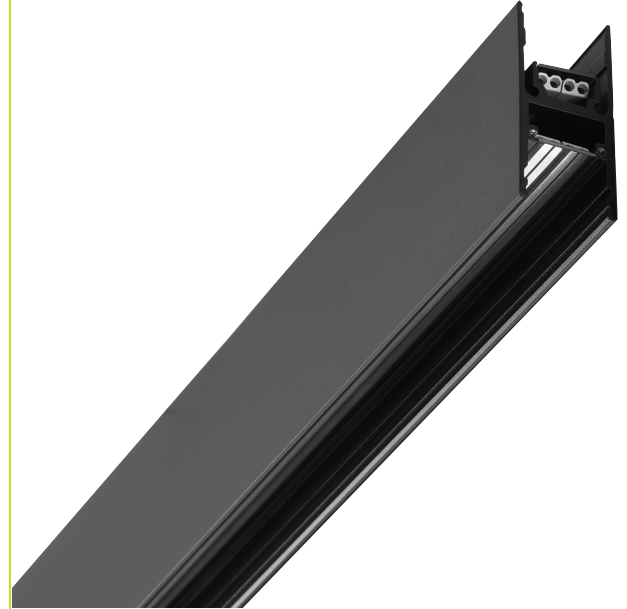

# MAGS MINI 39" UPDOWN TRACK

MAGS Mini Extra Compact Linear UpDown Track up to 1m (39") Long. Shorter lengths are factory-cut to size. Max input 96W. For suspended applications using direct and indirect lighting. Black or white finish. Use with Pendant Mounting Kits A, B, and C (sold separately).

## Model Number Configuration

**MAGS-ESUD-ACC-TR100**

--

**Finish**

BL - Black

WH - White