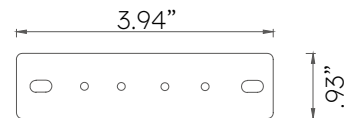

# MAGS MINI TRACK CONNECTOR

MAGS Mini Series Magnetic Track Steel Hardware to Structurally Connect 2 Extra Sottile Track Sections Together. Includes Electrical Connector. Black or white Finish. 3.94 inches L x .93 inches W x 0.12 inches H

## Mechanical

<b>Installation</b>	N/A
<b>Cord Legth</b>	N/A
<b>Dimensions</b>	3.94" x 0.93" x 0.12"
<b>Weight</b>	N/A
<b>Material</b>	Steel
<b>Finish</b>	Powder Coated