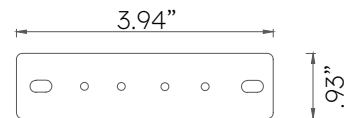

MAGS MINI TRACK CONNECTOR

MAGS Mini Series Magnetic Track Steel Hardware to Structurally Connect 2 Extra Sottile Track Sections Together. Includes Electrical Connector. Black or white Finish. 3.94 inches L x .93 inches W x 0.12 inches H

Environmental

CRI	N/A
Environment	Dry
Light Source	N/A
Chip	N/A
Life rating	N/A
Listings	C-ETL Listed to UL1598

Mechanical

Installation	N/A
Cord Legth	N/A
Dimensions	3.94" x 0.93" x 0.12"
Weight	N/A
Material	Steel
Finish	Powder Coated