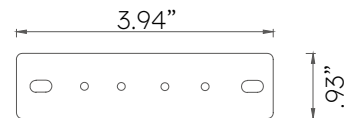

MAGS MINI TRACK CONNECTOR

MAGS Mini Series Magnetic Track Steel Hardware to Structurally Connect 2 Extra Sottile Track Sections Together. Includes Electrical Connector. Black or white Finish. 3.94 inches L x .93 inches W x 0.12 inches H

Environmental

CRI	N/A
Environment	Dry
Light Source	N/A
Chip	N/A
Life rating	N/A
Listings	C-ETL Listed to UL1598

Mechanical

Installation	N/A
Cord Legth	N/A
Dimensions	3.94" x 0.93" x 0.12"
Weight	N/A
Material	Steel
Finish	Powder Coated