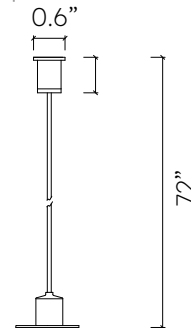

# MAGS MINI PENDANT MOUNTING KIT C

MAGS Mini Series Magnetic Track Pendant mounting kit C. Includes one cable ceiling coupler with 6 feet of suspension cable to suspend Mini Magnetic Track. Offered in black or white finish. 0.6 inches in diameter.

## Mechanical

<b>Installation</b>	N/A
<b>Cord Legth</b>	N/A
<b>Dimensions</b>	0.6" Diameter
<b>Weight</b>	N/A
<b>Material</b>	Aluminum
<b>Finish</b>	Powder Coated