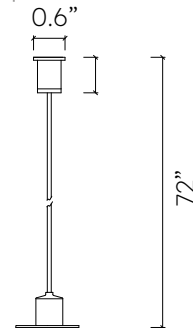

MAGS MINI PENDANT MOUNTING KIT C

MAGS Mini Series Magnetic Track Pendant mounting kit C. Includes one cable ceiling coupler with 6 feet of suspension cable to suspend Mini Magnetic Track. Offered in black or white finish. 0.6 inches in diameter.

Mechanical

| | |
|---------------------|---------------|
| Installation | N/A |
| Cord Legth | N/A |
| Dimensions | 0.6" Diameter |
| Weight | N/A |
| Material | Aluminum |
| Finish | Powder Coated |

Driver Options