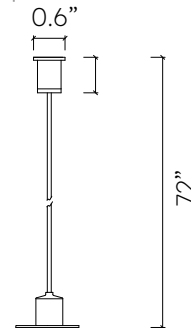

MAGS MINI PENDANT MOUNTING KIT C

MAGS Mini Series Magnetic Track Pendant mounting kit C. Includes one cable ceiling coupler with 6 feet of suspension cable to suspend Mini Magnetic Track. Offered in black or white finish. 0.6 inches in diameter.

Environmental

CRI	N/A
Environment	Dry
Light Source	N/A
Chip	N/A
Life rating	N/A
Listings	C-ETL Listed to UL1598

Mechanical

Installation	N/A
Cord Legth	N/A
Dimensions	0.6" Diameter
Weight	N/A
Material	Aluminum
Finish	Powder Coated