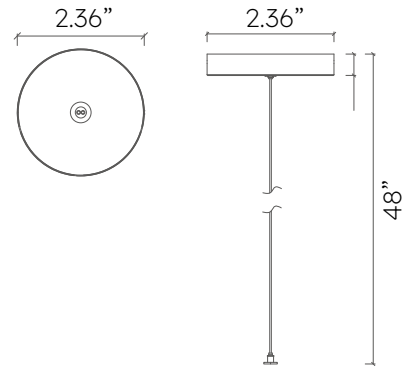

MAGS MINI PENDANT MOUNTING KIT B

MAGS Mini Series Magnetic Track Pendant mounting kit. Includes one canopy with 4 feet of suspension cable to suspend Mini Magnetic Track. Offered in black or white finish. 2.36 inches in diameter.

Environmental

CRI	N/A
Environment	Dry
Light Source	N/A
Chip	N/A
Life rating	N/A
Listings	C-ETL Listed to UL1598

Mechanical

Installation	N/A
Cord Legth	N/A
Dimensions	2.36" Diameter
Weight	N/A
Material	Aluminum
Finish	Powder Coated