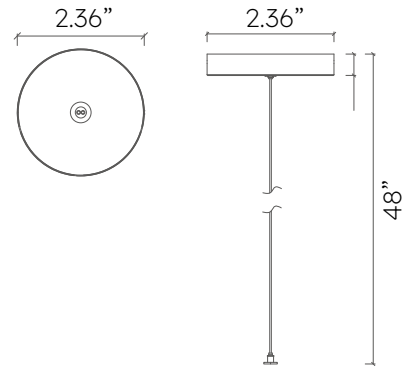

# MAGS MINI PENDANT MOUNTING KIT B

MAGS Mini Series Magnetic Track Pendant mounting kit. Includes one canopy with 4 feet of suspension cable to suspend Mini Magnetic Track. Offered in black or white finish. 2.36 inches in diameter.

## Mechanical

<b>Installation</b>	N/A
<b>Cord Legth</b>	N/A
<b>Dimensions</b>	2.36" Diameter
<b>Weight</b>	N/A
<b>Material</b>	Aluminum
<b>Finish</b>	Powder Coated

## Wiring Guide

<b>18 AWG</b>	25 Feet
<b>16 AWG</b>	40Feet