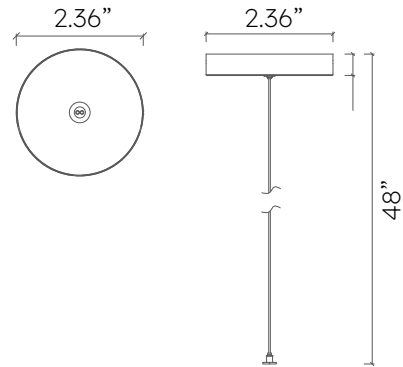

MAGS MINI PENDANT MOUNTING KIT B

MAGS Mini Series Magnetic Track Pendant mounting kit. Includes one canopy with 4 feet of suspension cable to suspend Mini Magnetic Track. Offered in black or white finish. 2.36 inches in diameter.

Mechanical

| | |
|---------------------|----------------|
| Installation | N/A |
| Cord Legth | N/A |
| Dimensions | 2.36" Diameter |
| Weight | N/A |
| Material | Aluminum |
| Finish | Powder Coated |