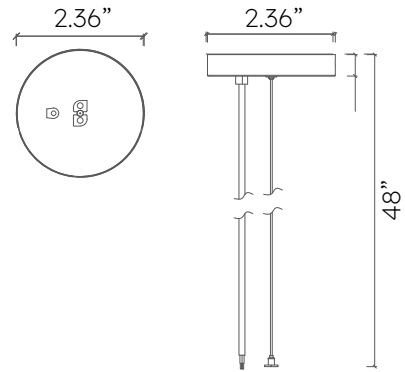

MAGS MINI PENDANT MOUNTING KIT A WITH POWER

MAGS Mini Series Magnetic Track Pendant mounting kit with power. Includes one canopy with 4 feet of suspension cable and electrical wire to provide power and suspension for Mini Magnetic Track. Offered in black or white finish. 2.36 inches in diameter.

Environmental

CRI	N/A
Environment	Dry
Light Source	N/A
Chip	N/A
Life rating	N/A
Listings	C-ETL Listed to UL1598

Mechanical

Installation	N/A
Cord Legth	N/A
Dimensions	2.36" Diameter
Weight	N/A
Material	Aluminum
Finish	Powder Coated