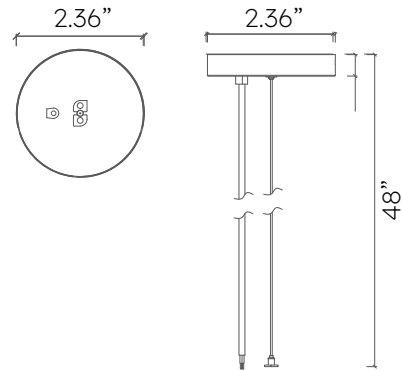

MAGS MINI PENDANT MOUNTING KIT A WITH POWER

MAGS Mini Series Magnetic Track Pendant mounting kit with power. Includes one canopy with 4 feet of suspension cable and electrical wire to provide power and suspension for Mini Magnetic Track. Offered in black or white finish. 2.36 inches in diameter.

Environmental

CRI	N/A
Environment	Dry
Light Source	N/A
Chip	N/A
Life rating	N/A
Listings	C-ETL Listed to UL1598

Mechanical

Installation	N/A
Cord Legth	N/A
Dimensions	2.36" Diameter
Weight	N/A
Material	Aluminum
Finish	Powder Coated