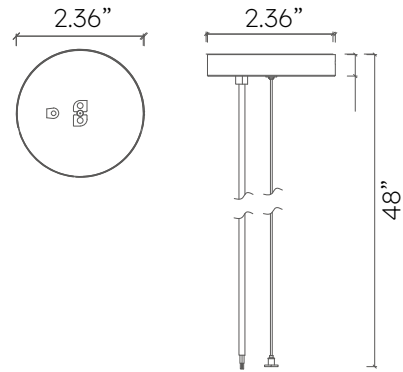

# MAGS MINI PENDANT MOUNTING KIT A WITH POWER

MAGS Mini Series Magnetic Track Pendant mounting kit with power. Includes one canopy with 4 feet of suspension cable and electrical wire to provide power and suspension for Mini Magnetic Track. Offered in black or white finish. 2.36 inches in diameter.

## Mechanical

<b>Installation</b>	N/A
<b>Cord Legth</b>	N/A
<b>Dimensions</b>	2.36" Diameter
<b>Weight</b>	N/A
<b>Material</b>	Aluminum
<b>Finish</b>	Powder Coated

## Wiring Guide

<b>18 AWG</b>	25 Feet
<b>16 AWG</b>	40Feet