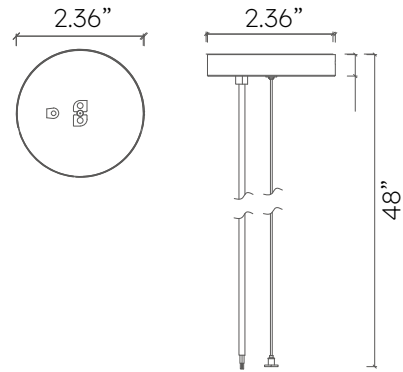

MAGS MINI PENDANT MOUNTING KIT A WITH POWER

MAGS Mini Series Magnetic Track Pendant mounting kit with power. Includes one canopy with 4 feet of suspension cable and electrical wire to provide power and suspension for Mini Magnetic Track. Offered in black or white finish. 2.36 inches in diameter.

Environmental

CRI	N/A
Environment	Dry
Light Source	N/A
Chip	N/A
Life rating	N/A
Listings	C-ETL Listed to UL1598

Mechanical

Installation	N/A
Cord Legth	N/A
Dimensions	2.36" Diameter
Weight	N/A
Material	Aluminum
Finish	Powder Coated