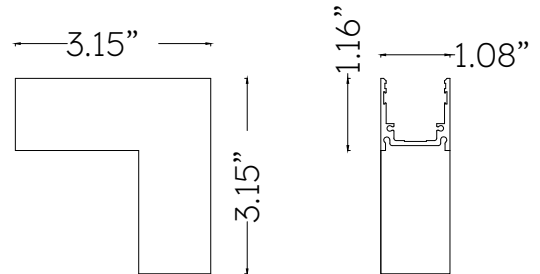

MAGS MINI OUTER CORNER 90 DEGREE CONNECTOR

MAGS Mini Series Magnetic Track Outer Corner 90 Degree conductive connector. Change planes (from wall to ceiling, from wall to wall,...) on the outside of a 90 degree angle with this conductive connector. For use with surface, suspension, or recessed installations. Connects two pieces of MAGS Mini track together. Choice of black or white finish. 3.15 inches x 3.15 inches x 1.08 inches

Mechanical

| | |
|---------------------|---|
| Installation | N/A |
| Cord Legth | N/A |
| Dimensions | 3.15 inches x 3.15 inches x 1.08 inches |
| Weight | N/A |
| Material | Aluminum |
| Finish | Powder Coated |