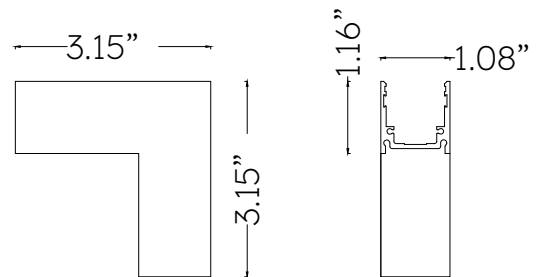

MAGS MINI OUTER CORNER 90 DEGREE CONNECTOR

MAGS Mini Series Magnetic Track Outer Corner 90 Degree conductive connector. Change planes (from wall to ceiling, from wall to wall,...) on the outside of a 90 degree angle with this conductive connector. For use with surface, suspension, or recessed installations. Connects two pieces of MAGS Mini track together. Choice of black or white finish. 3.15 inches x 3.15 inches x 1.08 inches

Environmental

CRI	N/A
Environment	Dry
Light Source	N/A
Chip	N/A
Life rating	N/A
Listings	C-ETL Listed to UL1598

Mechanical

Installation	N/A
Cord Legth	N/A
Dimensions	3.15 inches x 3.15 inches x 1.08 inches
Weight	N/A
Material	Aluminum
Finish	Powder Coated