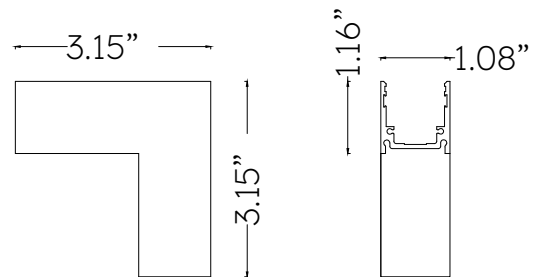

MAGS MINI OUTER CORNER 90 DEGREE CONNECTOR

MAGS Mini Series Magnetic Track Outer Corner 90 Degree conductive connector. Change planes (from wall to ceiling, from wall to wall,...) on the outside of a 90 degree angle with this conductive connector. For use with surface, suspension, or recessed installations. Connects two pieces of MAGS Mini track together. Choice of black or white finish. 3.15 inches x 3.15 inches x 1.08 inches

Environmental

CRI	N/A
Environment	Dry
Light Source	N/A
Chip	N/A
Life rating	N/A
Listings	C-ETL Listed to UL1598

Mechanical

Installation	N/A
Cord Legth	N/A
Dimensions	3.15 inches x 3.15 inches x 1.08 inches
Weight	N/A
Material	Aluminum
Finish	Powder Coated