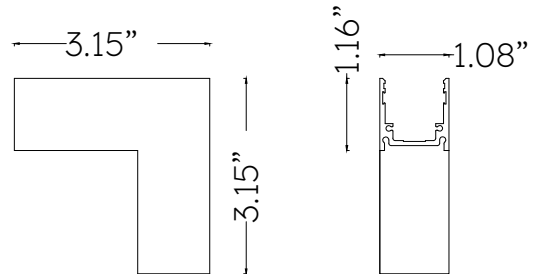

# MAGS MINI OUTER CORNER 90 DEGREE CONNECTOR

MAGS Mini Series Magnetic Track Outer Corner 90 Degree conductive connector. Change planes (from wall to ceiling, from wall to wall,...) on the outside of a 90 degree angle with this conductive connector. For use with surface, suspension, or recessed installations. Connects two pieces of MAGS Mini track together. Choice of black or white finish. 3.15 inches x 3.15 inches x 1.08 inches

## Mechanical

<b>Installation</b>	N/A
<b>Cord Legth</b>	N/A
<b>Dimensions</b>	3.15 inches x 3.15 inches x 1.08 inches
<b>Weight</b>	N/A
<b>Material</b>	Aluminum
<b>Finish</b>	Powder Coated