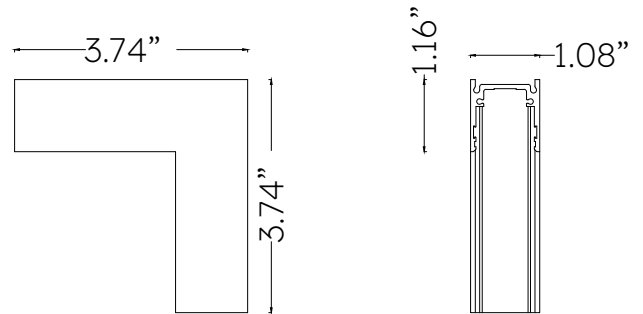

# MAGS MINI INNER CORNER 90 DEGREE CONNECTOR

MAGS Mini Series Magnetic Track Inner Corner 90 Degree conductive connector. Change planes (from wall to ceiling, from wall to wall,...) on the inside of a 90 degree angle with this conductive connector. For use with surface, suspension, or recessed installations. Connects two pieces of MAGS Mini track together. Choice of black or white finish. 3.74 inches x 3.74 inches x 1.08 inches

## Model Number Configuration

**MAGS-ES-ACC-90IN**

--

## Mechanical

<b>Installation</b>	N/A
<b>Cord Legth</b>	N/A
<b>Dimensions</b>	3.74 inches x 3.74 inches x 1.08 inches
<b>Weight</b>	N/A
<b>Material</b>	Aluminum
<b>Finish</b>	Powder Coated