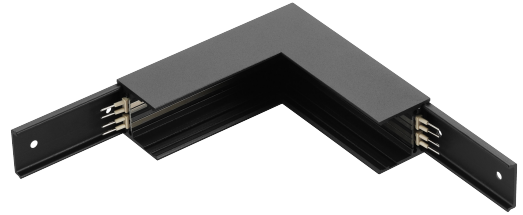

# MAGS MINI INNER CORNER 90 DEGREE CONNECTOR

MAGS Mini Series Magnetic Track Inner Corner 90 Degree conductive connector. Change planes (from wall to ceiling, from wall to wall,...) on the inside of a 90 degree angle with this conductive connector. For use with surface, suspension, or recessed installations. Connects two pieces of MAGS Mini track together. Choice of black or white finish. 3.74 inches x 3.74 inches x 1.08 inches

## Model Number Configuration

**MAGS-ES-ACC-90IN**

--

### Finish

- BL - Black
- WH - White

## Mechanical

<b>Installation</b>	N/A
<b>Cord Legth</b>	N/A
<b>Dimensions</b>	3.74 inches x 3.74 inches x 1.08 inches
<b>Weight</b>	N/A
<b>Material</b>	Aluminum
<b>Finish</b>	Powder Coated