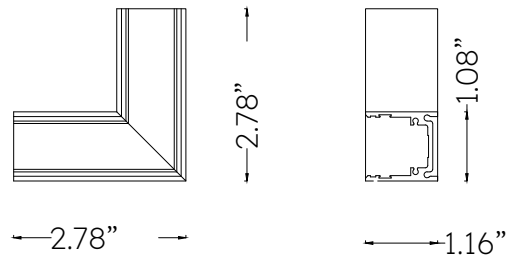

# MAGS MINI L CONNECTOR

MAGS Mini Series Magnetic Track L Corner conductive connector. Connect three pieces of MAGS Mini track together with the L Corner Connector to create a 90 degree angel of light. L Connector connects together 2 sides of Extra Sottile track. Choice of black or white finish. 2.76 inches x 2.76 inches x 1.16 inches

## Mechanical

<b>Installation</b>	N/A
<b>Cord Legth</b>	N/A
<b>Dimensions</b>	2.76 inches x 2.76 inches x 1.16 inches
<b>Weight</b>	N/A
<b>Material</b>	Aluminum
<b>Finish</b>	Powder Coated