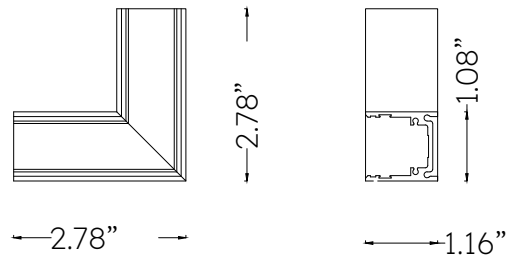

MAGS MINI L CONNECTOR

MAGS Mini Series Magnetic Track L Corner conductive connector. Connect three pieces of MAGS Mini track together with the L Corner Connector to create a 90 degree angel of light. L Connector connects together 2 sides of Extra Sottile track. Choice of black or white finish. 2.76 inches x 2.76 inches x 1.16 inches

CRI	N/A
Environment	Dry
Light Source	N/A
Chip	N/A
Life rating	N/A
Listings	C-ETL Listed to UL1598

Mechanical

Installation	N/A
Cord Legth	N/A
Dimensions	2.76 inches x 2.76 inches x 1.16 inches
Weight	N/A
Material	Aluminum
Finish	Powder Coated