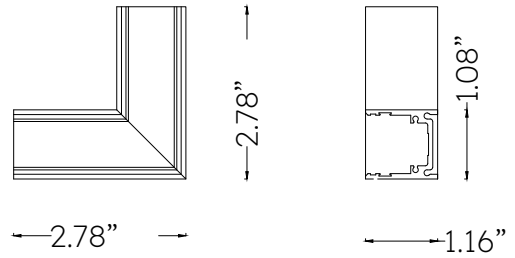

MAGS MINI L CONNECTOR

MAGS Mini Series Magnetic Track L Corner conductive connector. Connect three pieces of MAGS Mini track together with the L Corner Connector to create a 90 degree angel of light. L Connector connects together 2 sides of Extra Sottile track. Choice of black or white finish. 2.76 inches x 2.76 inches x 1.16 inches

CRI	N/A
Environment	Dry
Light Source	N/A
Chip	N/A
Life rating	N/A
Listings	C-ETL Listed to UL1598

Mechanical

Installation	N/A
Cord Legth	N/A
Dimensions	2.76 inches x 2.76 inches x 1.16 inches
Weight	N/A
Material	Aluminum
Finish	Powder Coated