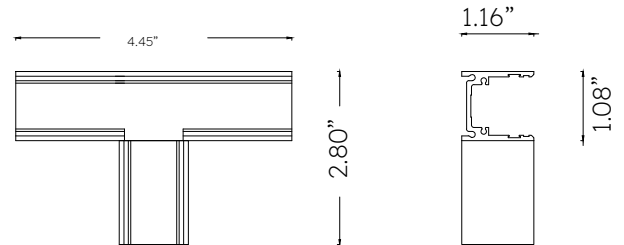

# MAGS MINI T CONNECTOR

MAGS Mini Series Magnetic Track T conductive connector. Connect three pieces of MAGS Mini track together with the T Connector to create an intersection of light. T Connector connects together 3 sides of Mini track. Choice of black or white finish. 4.45 inches x 2.8 inches x 1.16 inches

## Mechanical

<b>Installation</b>	N/A
<b>Cord Legth</b>	N/A
<b>Dimensions</b>	4.45 inches x 2.8 inches x 1.16 inches
<b>Weight</b>	N/A
<b>Material</b>	Aluminum
<b>Finish</b>	Powder Coated