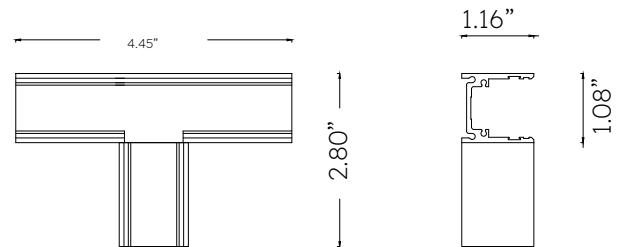

MAGS MINI T CONNECTOR

MAGS Mini Series Magnetic Track T conductive connector. Connect three pieces of MAGS Mini track together with the T Connector to create an intersection of light. T Connector connects together 3 sides of Mini track. Choice of black or white finish. 4.45 inches x 2.8 inches x 1.16 inches

CRI	N/A
Environment	Dry
Light Source	N/A
Chip	N/A
Life rating	N/A
Listings	C-ETL Listed to UL1598

Mechanical

Installation	N/A
Cord Legth	N/A
Dimensions	4.45 inches x 2.8 inches x 1.16 inches
Weight	N/A
Material	Aluminum
Finish	Powder Coated