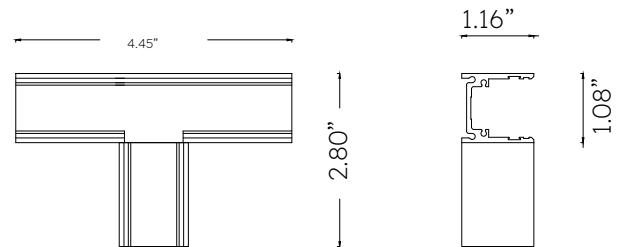

MAGS MINI T CONNECTOR

MAGS Mini Series Magnetic Track T conductive connector. Connect three pieces of MAGS Mini track together with the T Connector to create an intersection of light. T Connector connects together 3 sides of Mini track. Choice of black or white finish. 4.45 inches x 2.8 inches x 1.16 inches

Mechanical

Installation	N/A
Cord Legth	N/A
Dimensions	4.45 inches x 2.8 inches x 1.16 inches
Weight	N/A
Material	Aluminum
Finish	Powder Coated

Driver Options

Driver code	N/A
--------------------	-----

Wiring Guide

18 AWG	25 Feet
16 AWG	40Feet