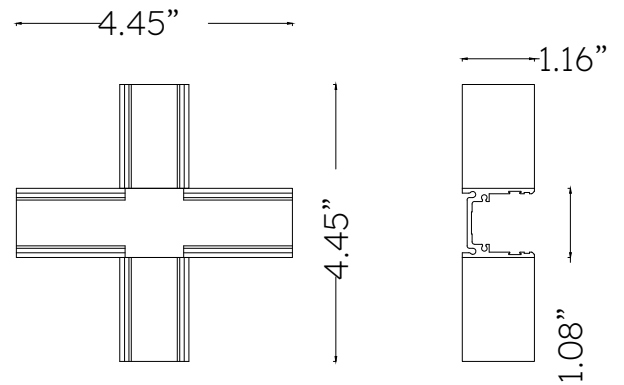

MAGS MINI CROSS CONNECTOR

MAGS Mini Series Magnetic Track Cross conductive connector. Connect four pieces of MAGS Mini track together with the Cross Connector to create an intersection of light. Cross Connector connects together 4 sides of Mini track. Choice of black or white finish. 4.45 inches x 4.45 inches x 1.16 inches

Environmental

CRI	N/A
Environment	Dry
Light Source	N/A
Chip	N/A
Life rating	N/A
Listings	C-ETL Listed to UL1598

Mechanical

Installation	N/A
Cord Legth	N/A
Dimensions	4.45 inches x 4.45 inches x 1.16 inches
Weight	N/A
Material	Aluminum
Finish	Powder Coated