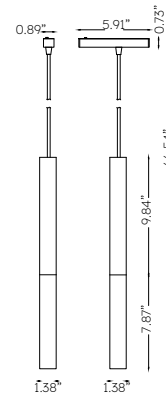

MAGS MINI DECO 18" PENDANT

MAGS Mini Series Magnetic Track, 17.7 inch Pendant Light Fixture. Aluminum pendant with 7.9" acrylic diffuser. Choice of black or white finish. CETL listed. 1.4 inches diameter x 17.7 inches H, 58 inch maximum overall height. 1 Light, 5 watt, Cree LED delivering 460 lumens. +90 CRI. Choice of 2700K, 3000K, 3500K, or 4000K CCT. Dimmable via 24V Volt Remote Driver, sold separately.

Environmental

CRI	>90
Environment	Dry
Light Source	LED
Chip	Cree
Life rating	N/A
Listings	C-ETL Listed to UL1598

Mechanical

Installation	N/A
Cord Legth	N/A
Dimensions	1.4" Dia x 17.7"H, 58 inch maximum overall height
Weight	N/A
Material	Aluminum and acrylic
Finish	Powder Coated