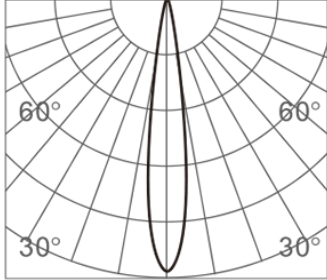

Photometric and Light Distribution

DIF

20°

h(m)	E(lx)	Φ(m)
1	184	Φ0.49
2	46	Φ0.99
3	20	Φ1.49
4	11	Φ1.99
5	7	Φ2.48