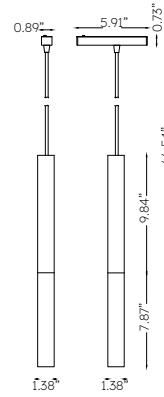

MAGS MINI DECO 18" PENDANT

MAGS Mini Series Magnetic Track, 17.7 inch Pendant Light Fixture. Aluminum pendant with 7.9" acrylic diffuser. Choice of black or white finish. CETL listed. 1.4 inches diameter x 17.7 inches H, 58 inch maximum overall height. 1 Light, 5 watt, Cree LED delivering 460 lumens. +90 CRI. Choice of 2700K, 3000K, 3500K, or 4000K CCT. Dimmable via 24V Volt Remote Driver, sold separately.

Environmental

CRI	>90
Environment	Dry
Light Source	LED
Chip	Cree
Life rating	N/A
Listings	C-ETL Listed to UL1598

Mechanical

Installation	N/A
Cord Legth	N/A
Dimensions	1.4" Dia x 17.7"H, 58 inch maximum overall height
Weight	N/A
Material	Aluminum and acrylic
Finish	Powder Coated

Photometric and Light Distribution

DIF

20°

h(m)	E(lx)	Φ(m)
1	184	Φ0.49
2	46	Φ0.99
3	20	Φ1.49
4	11	Φ1.99
5	7	Φ2.48