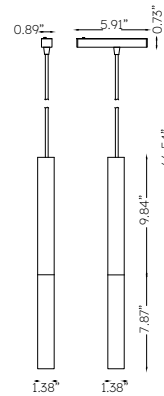

MAGS MINI DECO 18" PENDANT

MAGS Mini Series Magnetic Track, 17.7 inch Pendant Light Fixture. Aluminum pendant with 7.9" acrylic diffuser. Choice of black or white finish. CETL listed. 1.4 inches diameter x 17.7 inches H, 58 inch maximum overall height. 1 Light, 5 watt, Cree LED delivering 460 lumens. +90 CRI. Choice of 2700K, 3000K, 3500K, or 4000K CCT. Dimmable via 24V Volt Remote Driver, sold separately.

Environmental

CRI	>90
Environment	Dry
Light Source	LED
Chip	Cree
Life rating	N/A
Listings	C-ETL Listed to UL1598

Mechanical

Installation	N/A
Cord Legth	N/A
Dimensions	1.4" Dia x 17.7"H, 58 inch maximum overall height
Weight	N/A
Material	Aluminum and acrylic
Finish	Powder Coated