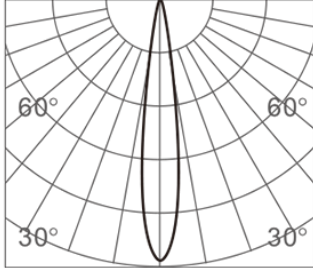

Photometric and Light Distribution

DIF

20°

h(m)	E(lx)	Φ(m)
1	501	Φ0.43
2	125	Φ0.87
3	55	Φ1.30
4	31	Φ1.74
5	20	Φ2.17