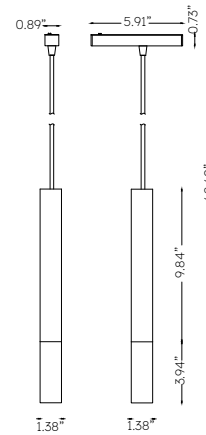

MAGS MINI DECO 14" PENDANT

MAGS Mini Series Magnetic Track, 14 inch Pendant Light Fixture. Aluminum pendant with 4" acrylic diffuser. Choice of black or white finish. CETL listed. 1.4 inches diameter x 14 inches H, 58 inch maximum overall height. 1 Light, 5 watt, Cree LED delivering 460 lumens. +90 CRI. Choice of 2700K, 3000K, 3500K, or 4000K CCT. Dimmable via 24V Volt Remote Driver, sold separately.

Model Number Configuration

MAGS-ES-P35R04

Optics

DIF - Diffuse

--

CCT

27 - 2700K

30 - 3000K

Environmental

CRI	>90
Environment	Dry
Light Source	LED
Chip	Cree
Life rating	N/A
Listings	C-ETL Listed to UL1598

Mechanical

Installation	N/A
Cord Legth	N/A
Dimensions	1.4" Dia x 14"H, 58 inch maximum overall height
Weight	N/A
Material	Aluminum and acrylic
Finish	Powder Coated

Photometric and Light Distribution

DIF

20°

h(m)	E(lx)	Φ(m)
1	501	Φ0.43
2	125	Φ0.87
3	55	Φ1.30
4	31	Φ1.74
5	20	Φ2.17