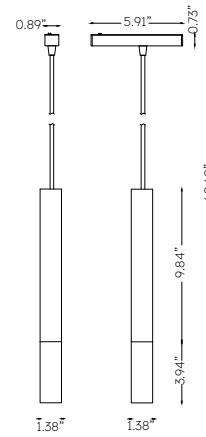

MAGS MINI DECO 14" PENDANT

MAGS Mini Series Magnetic Track, 14 inch Pendant Light Fixture. Aluminum pendant with 4" acrylic diffuser. Choice of black or white finish. CETL listed. 1.4 inches diameter x 14 inches H, 58 inch maximum overall height. 1 Light, 5 watt, Cree LED delivering 460 lumens. +90 CRI. Choice of 2700K, 3000K, 3500K, or 4000K CCT. Dimmable via 24V Volt Remote Driver, sold separately.

Model Number Configuration

MAGS-ES-P35R04

Optics

DIF - Diffuse

--

CCT

27 - 2700K

30 - 3000K

Environmental

CRI	>90
Environment	Dry
Light Source	LED
Chip	Cree
Life rating	N/A
Listings	C-ETL Listed to UL1598

Mechanical

Installation	N/A
Cord Legth	N/A
Dimensions	1.4" Dia x 14"H, 58 inch maximum overall height
Weight	N/A
Material	Aluminum and acrylic
Finish	Powder Coated

Photometric and Light Distribution

DIF

20°

h(m)	E(lx)	Φ(m)
1	501	Φ0.43
2	125	Φ0.87
3	55	Φ1.30
4	31	Φ1.74
5	20	Φ2.17