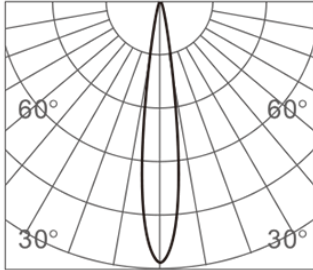

Photometric and Light Distribution

DIF

20°

h(m)	E(lx)	Φ(m)
1	501	Φ0.43
2	125	Φ0.87
3	55	Φ1.30
4	31	Φ1.74
5	20	Φ2.17