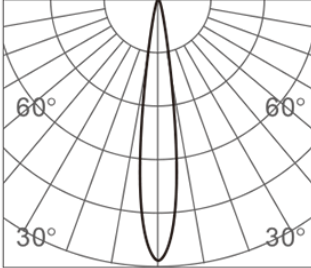

Photometric and Light Distribution

DIF

20°

h(m)	E(lx)	Φ(m)
1	501	Φ0.43
2	125	Φ0.87
3	55	Φ1.30
4	31	Φ1.74
5	20	Φ2.17