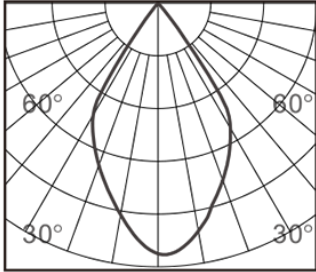

Photometric and Light Distribution

D65

Diffuse

h(m)	E(lx)	Φ(m)
1	333	Φ1.24
2	83	Φ2.48
3	37	Φ3.72
4	20	Φ4.96
5	13	Φ6.20