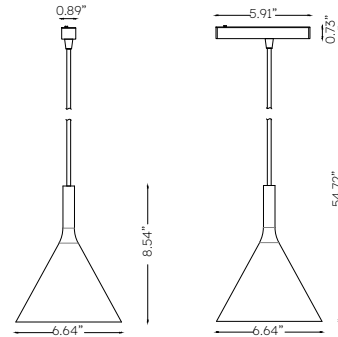

MAGS MINI CONE PENDANT

MAGS Mini Series Magnetic Track, Cone Pendant Light Fixture. Choice of black or white finish. CETL listed. 6.65 inches diameter, 58 inch maximum overall height. 1 Light, 10 watt, Cree LED delivering 264 lumens. +90 CRI. 65-degree beam spread. Choice of 2700K, 3000K, 3500K, or 4000K CCT. Dimmable via 24V Volt Remote Driver, sold separately.

Environmental

CRI	>90
Environment	Dry
Light Source	LED
Chip	Cree
Life rating	N/A
Listings	C-ETL Listed to UL1598

Mechanical

Installation	N/A
Cord Legth	N/A
Dimensions	6.65" Dia x 54" maximum overall height
Weight	N/A
Material	Aluminum
Finish	Powder Coated

Photometric and Light Distribution

D65

Diffuse

h(m)	E(lx)	Φ(m)
1	333	Φ1.24
2	83	Φ2.48
3	37	Φ3.72
4	20	Φ4.96
5	13	Φ6.20