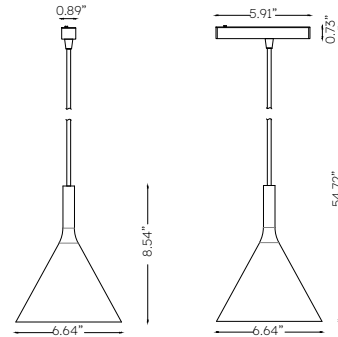

# MAGS MINI CONE PENDANT

MAGS Mini Series Magnetic Track, Cone Pendant Light Fixture. Choice of black or white finish. CETL listed. 6.65 inches diameter, 58 inch maximum overall height. 1 Light, 10 watt, Cree LED delivering 264 lumens. +90 CRI. 65-degree beam spread. Choice of 2700K, 3000K, 3500K, or 4000K CCT. Dimmable via 24V Volt Remote Driver, sold separately.

## Mechanical

<b>Installation</b>	N/A
<b>Cord Legth</b>	N/A
<b>Dimensions</b>	6.65" Dia x 54" maximum overall height
<b>Weight</b>	N/A
<b>Material</b>	Aluminum
<b>Finish</b>	Powder Coated