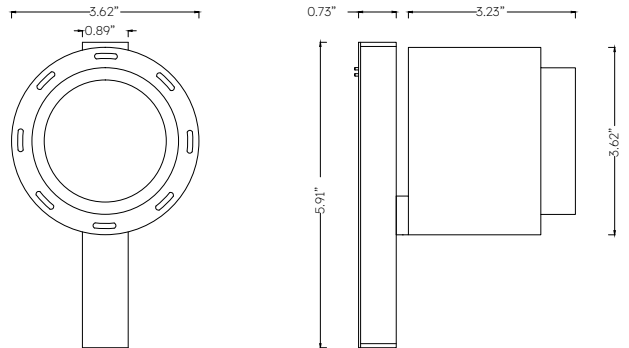

# MAGS MINI Ø3.6" SPOT

MAGS Mini Series Light Fixture. Fixture engages with track system electrically and mechanically via magnetic connection and can be easily moved along the track. Model MAGS-ES-S92R is a DRY rated Magnetic Track, Adjustable Spotlight Aluminum light offered in a Black or white finish. This Light Fixture is CETL listed and contains 1 lights, total of 15 watts, delivering 485 lumens using a Cree LED Module with +90 CRI. Dimmable via 24V Volt Remote Driver (sold separately). Choice of 10, 20, or 30 degree beam spread. Choice of 2700K, 3000K, 3500K, or 4000K CCT. Spotlight Dimensions are 3.23inches long x 3.62 inches diameter with a 90 degree tilt and 360 degree rotation.

## Mechanical

<b>Installation</b>	N/A
<b>Cord Legth</b>	N/A
<b>Dimensions</b>	3.23"L x 3.62" Dia
<b>Weight</b>	N/A
<b>Material</b>	Aluminum
<b>Finish</b>	Powder Coated

## Photometric and Light Distribution

D10				D20			
<b>10°</b> 	h(m)	E(lx)	Φ(m)	<b>20°</b> 	h(m)	E(lx)	Φ(m)
	1	9750	Φ0.20		1	6022	Φ0.25
	2	2437	Φ0.40		2	1505	Φ0.50
	3	1083	Φ0.60		3	669	Φ0.75
	4	609	Φ0.80		4	376	Φ1.00
	5	390	Φ1.00		5	240	Φ1.25
<b>D30</b>							
<b>30°</b> 	h(m)	E(lx)	Φ(m)				
	1	2204	Φ0.39				
	2	551	Φ0.79				
	3	244	Φ1.19				
	4	137	Φ1.59				
	5	88	Φ1.99				