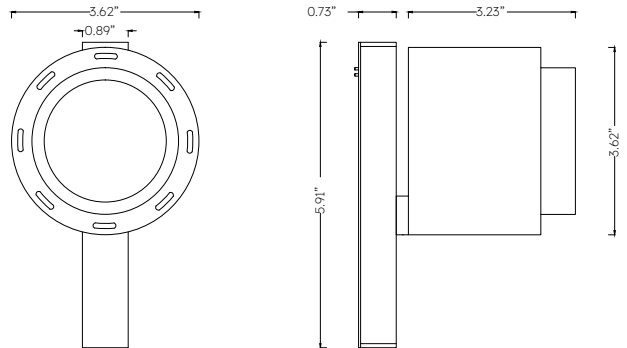

# MAGS MINI Ø3.6" SPOT

MAGS Mini Series Light Fixture. Fixture engages with track system electrically and mechanically via magnetic connection and can be easily moved along the track. Model MAGS-ES-S92R is a DRY rated Magnetic Track, Adjustable Spotlight Aluminum light offered in a Black or white finish. This Light Fixture is CETL listed and contains 1 lights, total of 15 watts, delivering 485 lumens using a Cree LED Module with +90 CRI. Dimmable via 24V Volt Remote Driver (sold separately). Choice of 10, 20, or 30 degree beam spread. Choice of 2700K, 3000K, 3500K, or 4000K CCT. Spotlight Dimensions are 3.23inches long x 3.62 inches diameter with a 90 degree tilt and 360 degree rotation.

## Mechanical

<b>Installation</b>	N/A
<b>Cord Legth</b>	N/A
<b>Dimensions</b>	3.23"L x 3.62" Dia
<b>Weight</b>	N/A
<b>Material</b>	Aluminum
<b>Finish</b>	Powder Coated

## Photometric and Light Distribution

D10				D20			
<b>10°</b> 	h(m)	E(lx)	Φ(m)	<b>20°</b> 	h(m)	E(lx)	Φ(m)
	1	9750	Φ0.20		1	6022	Φ0.25
	2	2437	Φ0.40		2	1505	Φ0.50
	3	1083	Φ0.60		3	669	Φ0.75
	4	609	Φ0.80		4	376	Φ1.00
	5	390	Φ1.00		5	240	Φ1.25
<b>D30</b>							
<b>30°</b> 	h(m)	E(lx)	Φ(m)				
	1	2204	Φ0.39				
	2	551	Φ0.79				
	3	244	Φ1.19				
	4	137	Φ1.59				
	5	88	Φ1.99				