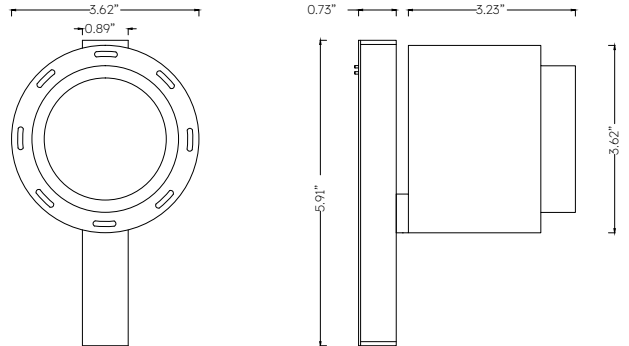

# MAGS MINI Ø3.6" SPOT

MAGS Mini Series Light Fixture. Fixture engages with track system electrically and mechanically via magnetic connection and can be easily moved along the track. Model MAGS-ES-S92R is a DRY rated Magnetic Track, Adjustable Spotlight Aluminum light offered in a Black or white finish. This Light Fixture is CETL listed and contains 1 lights, total of 15 watts, delivering 485 lumens using a Cree LED Module with +90 CRI. Dimmable via 24V Volt Remote Driver (sold separately). Choice of 10, 20, or 30 degree beam spread. Choice of 2700K, 3000K, 3500K, or 4000K CCT. Spotlight Dimensions are 3.23inches long x 3.62 inches diameter with a 90 degree tilt and 360 degree rotation.

## Mechanical

<b>Installation</b>	N/A
<b>Cord Legth</b>	N/A
<b>Dimensions</b>	3.23"L x 3.62" Dia
<b>Weight</b>	N/A
<b>Material</b>	Aluminum
<b>Finish</b>	Powder Coated

## Photometric and Light Distribution

D10				D20			
<b>10°</b> 	h(m)	E(lx)	Φ(m)	<b>20°</b> 	h(m)	E(lx)	Φ(m)
	1	9750	Φ0.20		1	6022	Φ0.25
	2	2437	Φ0.40		2	1505	Φ0.50
	3	1083	Φ0.60		3	669	Φ0.75
	4	609	Φ0.80		4	376	Φ1.00
	5	390	Φ1.00		5	240	Φ1.25
<b>D30</b>							
<b>30°</b> 	h(m)	E(lx)	Φ(m)				
	1	2204	Φ0.39				
	2	551	Φ0.79				
	3	244	Φ1.19				
	4	137	Φ1.59				
	5	88	Φ1.99				