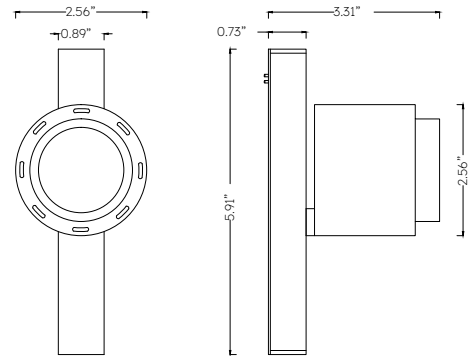

# MAGS MINI Ø2.6" SPOT

MAGS Mini Series Light Fixture. Fixture engages with track system electrically and mechanically via magnetic connection and can be easily moved along the track. Model MAGS-ES-S65R is a DRY rated Magnetic Track, Adjustable Spotlight Aluminum light offered in a Black or white finish. This Light Fixture is CETL listed and contains 1 lights, total of 8 watts, Downlight delivering 255 lumens using a Cree LED Module with +90 CRI. Choice of 10, 20, or 30 degree beam spread. Choice of 2700K, 3000K, 3500K, or 4000K CCT. Dimmable via 24V Volt Remote Driver (sold separately). Spotlight Dimensions are 2.48 inches long x 2.56 inches in diameter with a 90-degree tilt and 360-degree rotation.

#### Optics

- D10 - 10°
- D20 - 20°
- D30 - 30°

--

## Mechanical

<b>Installation</b>	N/A
<b>Cord Legth</b>	N/A
<b>Dimensions</b>	2.48"L x 2.56" Dia
<b>Weight</b>	N/A
<b>Material</b>	Aluminum
<b>Finish</b>	Powder Coated

## Photometric and Light Distribution

D10				D20			
<b>10°</b> 	h(m)	E(lx)	Φ(m)	<b>20°</b> 	h(m)	E(lx)	Φ(m)
	1	4109	Φ0.20		1	2805	Φ0.27
	2	1027	Φ0.40		2	701	Φ0.55
	3	456	Φ0.61		3	311	Φ0.82
	4	256	Φ0.81		4	175	Φ1.10
	5	164	Φ1.02		5	112	Φ1.37
<b>D30</b>							
<b>30°</b> 	h(m)	E(lx)	Φ(m)				
	1	645	Φ0.58				
	2	161	Φ1.16				
	3	71	Φ1.74				
	4	40	Φ2.32				
	5	25	Φ2.91				