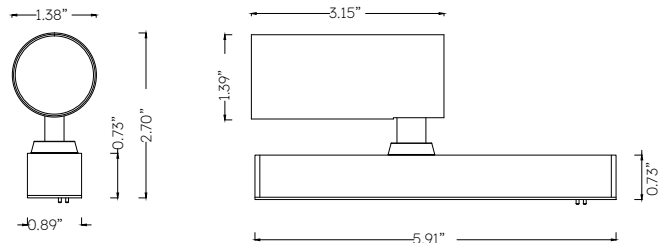

# MAGS MINI Ø1.4" SPOT

MAGS Mini Series Light Fixture. The fixture engages with the track system electrically and mechanically via a magnetic connection and can be easily moved along the track. Model MAGS-ES-S35 is a DRY-rated Magnetic Track, Adjustable Spotlight Aluminum light offered in a Black or white finish. This Light Fixture is CETL listed and contains 1 light using 5 watts. Downlight delivering 530 lumens using an Osram LED module with >90 CRI. Choice of 20, 30, or 40, degree beam spreads. Choice of 2700K, 3000K, 3500K, or 4000K CCT. Dimmable via 24V Volt Remote Driver needed. Spotlight Dimensions are 3.14 inches long x 1.375 inches in diameter with a 90-degree tilt and 360-degree rotation.

## Mechanical

<b>Installation</b>	N/A
<b>Cord Legth</b>	N/A
<b>Dimensions</b>	3.14" L x 1.375" diameter with a 90-degree tilt and 360-degree rotation.
<b>Weight</b>	N/A
<b>Material</b>	Aluminum
<b>Finish</b>	Powder Coated