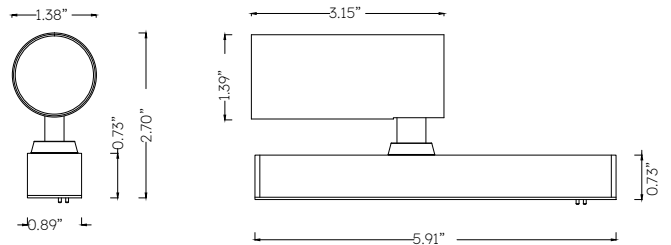

# MAGS MINI Ø1.4" SPOT

MAGS Mini Series Light Fixture. The fixture engages with the track system electrically and mechanically via a magnetic connection and can be easily moved along the track. Model MAGS-ES-S35 is a DRY-rated Magnetic Track, Adjustable Spotlight Aluminum light offered in a Black or white finish. This Light Fixture is CETL listed and contains 1 light using 5 watts. Downlight delivering 530 lumens using an Osram LED module with >90 CRI. Choice of 20, 30, or 40, degree beam spreads. Choice of 2700K, 3000K, 3500K, or 4000K CCT. Dimmable via 24V Volt Remote Driver needed. Spotlight Dimensions are 3.14 inches long x 1.375 inches in diameter with a 90-degree tilt and 360-degree rotation.

## Mechanical

<b>Installation</b>	N/A
<b>Cord Legth</b>	N/A
<b>Dimensions</b>	3.14" L x 1.375" diameter with a 90-degree tilt and 360-degree rotation.
<b>Weight</b>	N/A
<b>Material</b>	Aluminum
<b>Finish</b>	Powder Coated