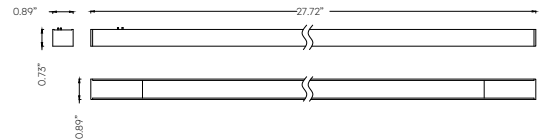

# MAGS MINI 28" DIFFUSED LINEAR

MAGS Mini Series Light Fixture. The fixture engages with the track system electrically and mechanically via a magnetic connection and can be easily moved along the track. Model MAGS-ES-L70 is a DRY rated Magnetic Track, Linear Lensed Aluminum light offered in a Black or white finish. This Light Fixture is CETL listed and consumes a total of 18 watts, Diffuse Lens delivering 1150 lumens using a Osram LED Module with >90 CRI. Choose 2700K, 3000K, 3500K, or 4000K CCT. Dimmable via 24V Volt Remote Driver needed. Fixture Dimensions are 27.7 inches L x .89 inches W x .73 inches Deep

## Mechanical

<b>Installation</b>	N/A
<b>Cord Legth</b>	N/A
<b>Dimensions</b>	27.7 inches L x .89 inches W x .73 inches Deep
<b>Weight</b>	N/A
<b>Material</b>	Aluminum and acrylic
<b>Finish</b>	Powder Coated