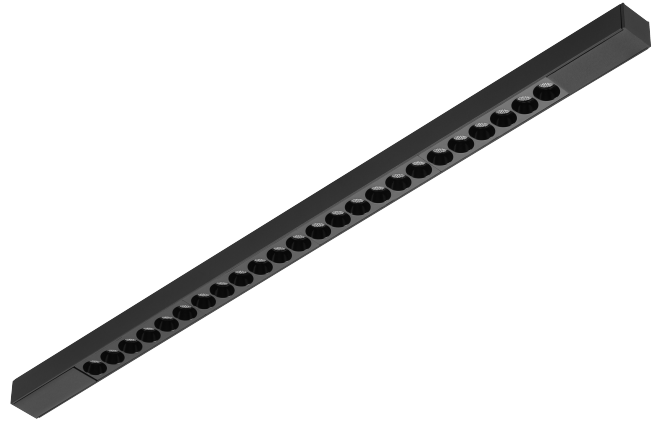

MAGS MINI 19" SPOT LINEAR

MAGS Mini Series Light Fixture. The fixture engages with the track system electrically and mechanically via a magnetic connection and can be moved easily along the track. Model MAGS-ES-D24 is a DRY rated Magnetic Track, MicroSpot Aluminum light offered in a Black or white finish. This Light Fixture is CETL listed and contains 24 lights, uses a total of 24 watts. Downlight delivering 1875 lumens using an Osram LED Module with >90 CRI. Choose 20, 34, or 48-degree beam spreads, and choose 2700K, 3000K, 3500K, or 4000K CCT. Dimmable via 24V Volt Remote Driver (sold separately). Fixture Dimensions are 19.33 inches long x .89 inches wide x .73 inches deep.

Model Number Configuration

MAGS-ES-D24

Optics

- D12 - 20°
- D34 - 34°
- D48 - 48°

--

CCT

- 27 - 2700K
- 30 - 3000K
- 35 - 3500K
- 40 - 4000K

--

Mechanical

Installation	N/A
Cord Legth	N/A
Dimensions	19.33"L x .89"W x .73"D
Weight	N/A
Material	Aluminum
Finish	Powder Coated

Driver Options

Driver code	PS-96-24-UNI-UNI - Universal input (120-277V) and Universal dimming (ELV, TRIAC, 0-10V) 0-100% dimming. Up to 20 Small or 10 Large Pendants.
--------------------	--