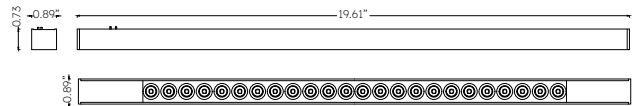

MAGS MINI 19" SPOT LINEAR

MAGS Mini Series Light Fixture. The fixture engages with the track system electrically and mechanically via a magnetic connection and can be moved easily along the track. Model MAGS-ES-D24 is a DRY rated Magnetic Track, MicroSpot Aluminum light offered in a Black or white finish. This Light Fixture is CETL listed and contains 24 lights, uses a total of 24 watts. Downlight delivering 1875 lumens using an Osram LED Module with >90 CRI. Choose 20, 34, or 48-degree beam spreads, and choose 2700K, 3000K, 3500K, or 4000K CCT. Dimmable via 24V Volt Remote Driver (sold separately). Fixture Dimensions are 19.33 inches long x .89 inches wide x .73 inches deep.

Mechanical

Installation	N/A
Cord Legth	N/A
Dimensions	19.33"L x .89"W x .73"D
Weight	N/A
Material	Aluminum
Finish	Powder Coated

Driver Options

Driver code	PS-96-24-UNI-UNI - Universal input (120-277V) and Universal dimming (ELV, TRIAC, 0-10V) 0-100% dimming. Up to 20 Small or 10 Large Pendants.
--------------------	--