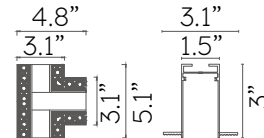

MAGS T CORNER FOR RECESSED / TRIMLESS TRACK

Recessed / Trimless Track Only. T corner for connecting 3 sides of track. Includes (3) MAGS-ACC-TCONN Track Connectors. Offered in white or black finish.

Model Number Configuration

CRI	N/A
Environment	N/A
Light Source	N/A
Chip	N/A
Life rating	N/A
Listings	C-ETL Listed to UL1598

Mechanical

Installation	N/A
Cord Legth	N/A
Dimensions	5.16" L x 4.84" W x 3" H
Weight	N/A
Material	Aluminum
Finish	Powder Coated