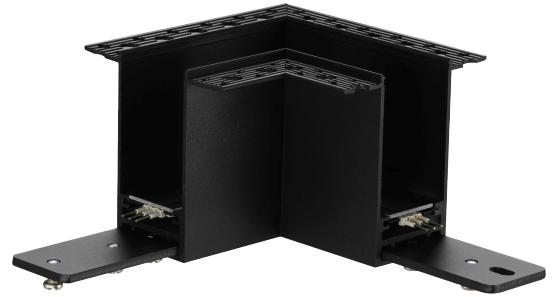

MAGS L CORNER FOR RECESSED / TRIMLESS TRACK

Recessed / Trimless Track Only. L corner for connecting 2 sides of track at 90 degrees. Includes (3) MAGS-ACC-TCONN Track Connectors. Offered in white or black finish.

Model Number Configuration

ACC-LCORN

--

Finish

BL - Black

WH - White

Electrical

Voltage	N/A
Dimming	N/A
Power	N/A
Lumens	N/A
Power factor	N/A

Environmental

CRI	N/A
Environment	N/A
Light Source	N/A
Chip	N/A
Life rating	N/A
Listings	C-ETL Listed to UL1598

Mechanical

Installation	N/A
Cord Legth	N/A
Dimensions	4.36" L x 4.36" W x 3" H
Weight	N/A
Material	Aluminum
Finish	Powder Coated