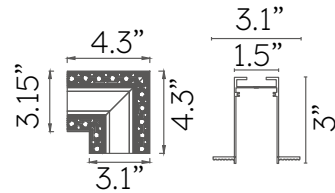

MAGS L CORNER FOR RECESSED / TRIMLESS TRACK

Recessed / Trimless Track Only. L corner for connecting 2 sides of track at 90 degrees. Includes (3) MAGS-ACC-TCONN Track Connectors. Offered in white or black finish.

Environmental

CRI	N/A
Environment	N/A
Light Source	N/A
Chip	N/A
Life rating	N/A
Listings	C-ETL Listed to UL1598

Mechanical

Installation	N/A
Cord Legth	N/A
Dimensions	4.36" L x 4.36" W x 3" H
Weight	N/A
Material	Aluminum
Finish	Powder Coated