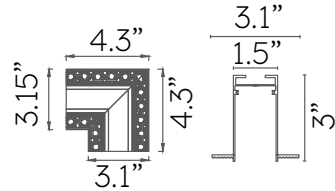

# MAGS L CORNER FOR RECESSED / TRIMLESS TRACK

Recessed / Trimless Track Only. L corner for connecting 2 sides of track at 90 degrees. Includes (3) MAGS-ACC-TCONN Track Connectors. Offered in white or black finish.

## Mechanical

<b>Installation</b>	N/A
<b>Cord Legth</b>	N/A
<b>Dimensions</b>	4.36" L x 4.36" W x 3" H
<b>Weight</b>	N/A
<b>Material</b>	Aluminum
<b>Finish</b>	Powder Coated