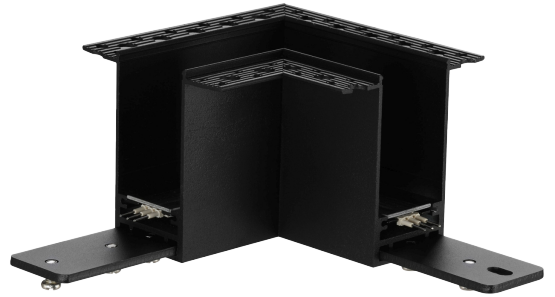

# MAGS L CORNER FOR RECESSED / TRIMLESS TRACK

Recessed / Trimless Track Only. L corner for connecting 2 sides of track at 90 degrees. Includes (3) MAGS-ACC-TCONN Track Connectors. Offered in white or black finish.

## Model Number Configuration

**ACC-LCORN**

--

**Finish**

BL - Black

WH - White

## Mechanical

<b>Installation</b>	N/A
<b>Cord Legth</b>	N/A
<b>Dimensions</b>	4.36" L x 4.36" W x 3" H
<b>Weight</b>	N/A
<b>Material</b>	Aluminum
<b>Finish</b>	Powder Coated