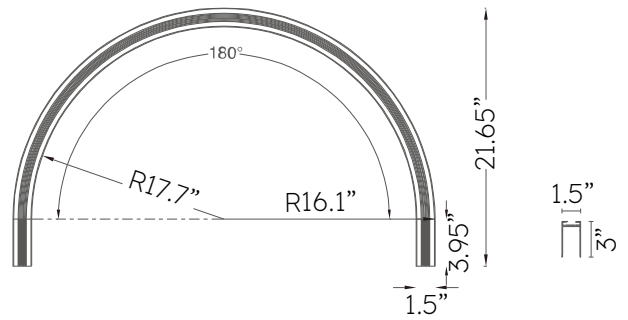

MAGS 180 DEGREE RECESSED / TRIMLESS CURVED TRACK SECTION

Recessed / Trimless Curved Track. 180 Degree Section with 900cm (36") Diameter. Offered in black or white finish.

Model Number Configuration

ACC-TC180R

Mechanical

Installation	N/A
Cord Legth	N/A
Dimensions	1.5" W x 3" H
Weight	N/A
Material	Aluminum
Finish	Powder Coated

Driver Options

Driver code	N/A
--------------------	-----

Wiring Guide

18 AWG	25 Feet
16 AWG	40Feet