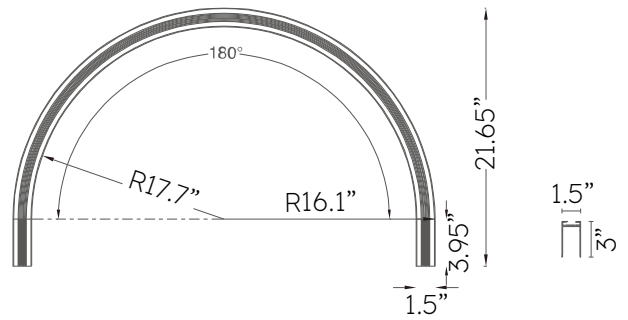

# MAGS 180 DEGREE RECESSED / TRIMLESS CURVED TRACK SECTION

Recessed / Trimless Curved Track. 180 Degree Section with 900cm (36") Diameter. Offered in black or white finish.

## Mechanical

<b>Installation</b>	N/A
<b>Cord Legth</b>	N/A
<b>Dimensions</b>	1.5" W x 3" H
<b>Weight</b>	N/A
<b>Material</b>	Aluminum
<b>Finish</b>	Powder Coated

## Wiring Guide

<b>18 AWG</b>	25 Feet
<b>16 AWG</b>	40Feet