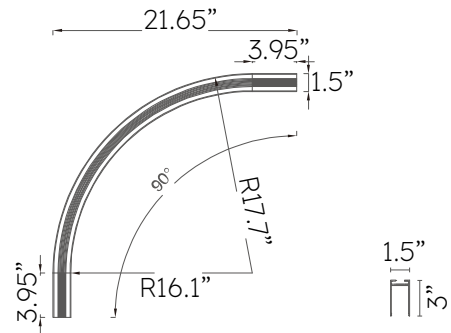

MAGS 90 DEGREE SECTION RECESSED / TRIMLESS CURVED TRACK

Recessed / Trimless Curved Track. 90 Degree Section with 900cm (36") Diameter. Offered in black or white finish.

Model Number Configuration

ACC-TC90R

Mechanical

Installation	N/A
Cord Legth	N/A
Dimensions	1.5" W x 3" H
Weight	N/A
Material	Aluminum
Finish	Powder Coated

Driver Options

Driver code	N/A
--------------------	-----

Wiring Guide

18 AWG	25 Feet
16 AWG	40Feet