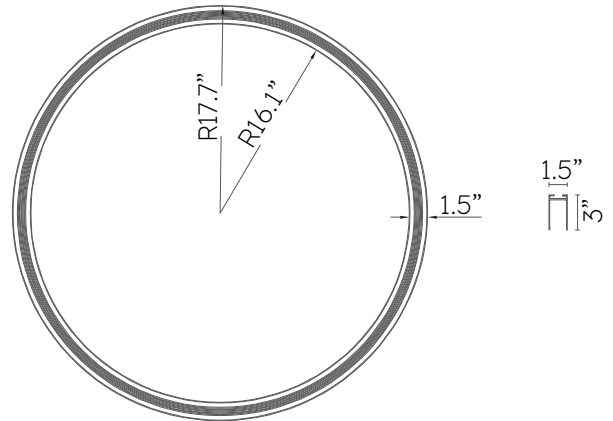

MAGS 36" DIAMETER RECESSED TRIMLESS CIRCULAR TRACK

Recessed Trimless Circular Track System. 900mm (36") Diameter. Max input 96W, with surface-mounted kits. Offered in black or white finish.

Model Number Configuration

CRI	N/A
Environment	N/A
Light Source	N/A
Chip	N/A
Life rating	N/A
Listings	C-ETL Listed to UL1598

Mechanical

Installation	N/A
Cord Legth	N/A
Dimensions	36" Diameter x 3" H
Weight	N/A
Material	Aluminum
Finish	Powder Coated