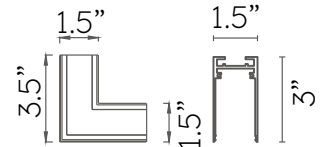

# MAGS L CORNER FOR SURFACE/SUSPENDED TRACK

Surface / Suspended Track Only. L corner for connecting 2 sides of track at 90 degrees. Includes (3) MAGS-ACC-TCONN Track Connectors. Offered in black or white finish.

## Mechanical

<b>Installation</b>	N/A
<b>Cord Legth</b>	N/A
<b>Dimensions</b>	4.36" L x 4.36" W x 3" H
<b>Weight</b>	N/A
<b>Material</b>	Aluminum
<b>Finish</b>	Powder Coated