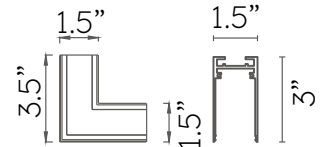

MAGS L CORNER FOR SURFACE/SUSPENDED TRACK

Surface / Suspended Track Only. L corner for connecting 2 sides of track at 90 degrees. Includes (3) MAGS-ACC-TCONN Track Connectors. Offered in black or white finish.

Environmental

CRI	N/A
Environment	N/A
Light Source	N/A
Chip	N/A
Life rating	N/A
Listings	C-ETL Listed to UL1598

Mechanical

Installation	N/A
Cord Legth	N/A
Dimensions	4.36" L x 4.36" W x 3" H
Weight	N/A
Material	Aluminum
Finish	Powder Coated