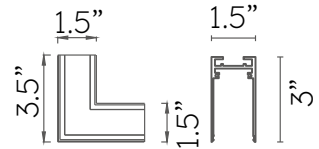

MAGS L CORNER FOR SURFACE/SUSPENDED TRACK

Surface / Suspended Track Only. L corner for connecting 2 sides of track at 90 degrees. Includes (3) MAGS-ACC-TCONN Track Connectors. Offered in black or white finish.

Mechanical

Installation	N/A
Cord Legth	N/A
Dimensions	4.36" L x 4.36" W x 3" H
Weight	N/A
Material	Aluminum
Finish	Powder Coated

Driver Options

Driver code	N/A
--------------------	-----