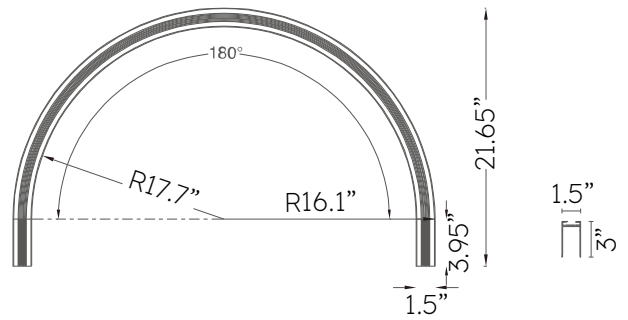

MAGS 180 DEGREE CURVED TRACK SECTION

Surface / Suspended Curved Track. 180 Degree Section with 900cm (36") Diameter. Offered in black or white finish.

Model Number Configuration

ACC-TC180

--

Finish

BL - Black

WH - White

Electrical

Voltage	N/A
Dimming	N/A
Power	N/A
Lumens	N/A
Power factor	N/A

Environmental

CRI	N/A
Environment	N/A
Light Source	N/A
Chip	N/A
Life rating	N/A
Listings	C-ETL Listed to UL1598

Mechanical

Installation	N/A
Cord Legth	N/A
Dimensions	36" L x 1.5"W x 3"H
Weight	N/A
Material	Aluminum
Finish	Powder Coated

Driver Options

Driver code	N/A
--------------------	-----

Wiring Guide

18 AWG	25 Feet
16 AWG	40Feet