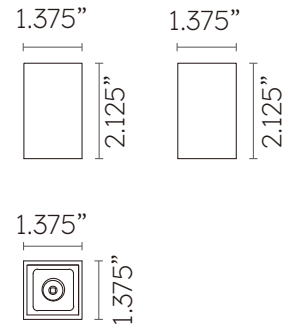

MAGS 1" SPOT

MAGS Series Light Fixture. Fixture engages with track system electrically and mechanically via magnetic connection and can be easily moved along the track. Model MAGS-D0301 is a DRY rated Magnetic Track, MicroSpot Aluminum light offered in a Black or white finish. This Light Fixture is CETL listed and uses a total of 2 watts, delivering 126 lumens using a Osram 2700K LEDModule with >90 CRI. Choose 12, 34, or 48-degree beam spreads, and choose 2700K, 3000K, 3500K, or 4000K CCT. Dimmable via 24V Volt Remote Driver (sold separately). Fixture Dimensions are 2.125 inches tall x 1.375 inches wide x 1.375 inches deep.

Installation	N/A
Cord Legth	N/A
Dimensions	1.375" L x 1.375" W x 2.125"H
Weight	N/A
Material	Aluminum
Finish	Powder Coated

Driver Options

Driver code	PS-96-24-UNI-UNI - Universal input (120-277V) and Universal dimming (ELV, TRIAC, 0-10V) 0-100% dimming. Up to 20 Small or 10 Large Pendants.
--------------------	--

Photometric and Light Distribution

D12

12°

h(m)	E(lx)	Φ(m)
1	273	Φ0.40
2	68	Φ0.81
3	30	Φ1.22
4	17	Φ1.63
5	10	Φ2.04

D34

34°

h(m)	E(lx)	Φ(m)
1	278	Φ0.72
2	69	Φ1.44
3	30	Φ2.16
4	17	Φ2.88
5	11	Φ3.60

D48

48°

h(m)	E(lx)	Φ(m)
1	223	Φ0.67
2	55	Φ1.35
3	24	Φ2.03
4	13	Φ2.71
5	8	Φ3.39