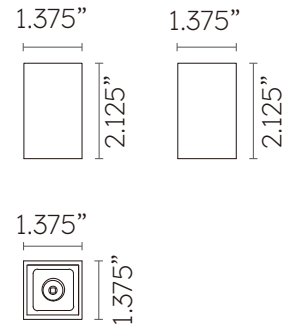

# MAGS 1" SPOT

MAGS Series Light Fixture. Fixture engages with track system electrically and mechanically via magnetic connection and can be easily moved along the track. Model MAGS-D0301 is a DRY rated Magnetic Track, MicroSpot Aluminum light offered in a Black or white finish. This Light Fixture is CETL listed and uses a total of 2 watts, delivering 126 lumens using a Osram 2700K LEDModule with >90 CRI. Choose 12, 34, or 48-degree beam spreads, and choose 2700K, 3000K, 3500K, or 4000K CCT. Dimmable via 24V Volt Remote Driver (sold separately). Fixture Dimensions are 2.125 inches tall x 1.375 inches wide x 1.375 inches deep.

## Mechanical

<b>Installation</b>	N/A
<b>Cord Legth</b>	N/A
<b>Dimensions</b>	1.375" L x 1.375" W x 2.125"H
<b>Weight</b>	N/A
<b>Material</b>	Aluminum
<b>Finish</b>	Powder Coated

### D34

**34°**

h(m)	E(lx)	Φ(m)
1	278	Φ0.72
2	69	Φ1.44
3	30	Φ2.16
4	17	Φ2.88
5	11	Φ3.60

### D48

**48°**

h(m)	E(lx)	Φ(m)
1	223	Φ0.67
2	55	Φ1.35
3	24	Φ2.03
4	13	Φ2.71
5	8	Φ3.39