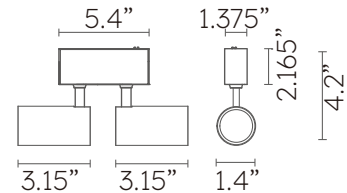

# MAGS 2-LIGHT Ø1.4IN SPOTS

MAGS Series Light Fixture. Fixture engages with track system electrically and mechanically via magnetic connection and can be easily moved along the track. Model MAGS-S35T is a DRY rated Magnetic Track, Adjustable Double-Head Spotlight Aluminum light offered in a Black or white finish. This Light Fixture is CETL listed and contains 2 lights, total of 2x5 watts, delivering 720 lumens using an Osram LEDModule with >90 CRI. Choice of 20, 30, 40, or 60 degree beam spread. Choice of 2700K, 3000K, 3500K, or 4000K CCT. Dimmable via 24V Volt Remote Driver (sold separately). Spotlight Dimensions are 8.75 inches long x 1.375 inches diameter with a 90 degree tilt and 360 degree rotation.

## Model Number Configuration

**S35T**

---

**Optics**

- D20 - 20°
- D30 -30°
- D40 -40°
- D60 -60°

--

**CCT**

- 27 - 2700K
- 30 - 3000K
- 35 - 3500K
- 40 - 4000K

## Mechanical

<b>Installation</b>	N/A
<b>Cord Legth</b>	N/A
<b>Dimensions</b>	8.75" L x 1.375" diameter with a 90-degree tilt and 360-degree rotation.
<b>Weight</b>	1.04 lbs
<b>Material</b>	Aluminum
<b>Finish</b>	Powder Coated

## Photometric and Light Distribution

D20				D30			
<b>20°</b> 	h(m)	E(lx)	Φ(m)	<b>30°</b> 	h(m)	E(lx)	Φ(m)
	1	3146	Φ0.34		1	3121	Φ0.36
	2	786	Φ0.68		2	780	Φ0.72
	3	349	Φ1.02		3	346	Φ1.08
	4	196	Φ1.36		4	195	Φ1.45
	5	125	Φ1.71		5	124	Φ1.81
<b>D40</b>							
<b>40°</b> 	h(m)	E(lx)	Φ(m)				
	1	1963	Φ0.43				
	2	490	Φ0.87				
	3	218	Φ1.30				
	4	122	Φ1.74				
	5	78	Φ2.17				