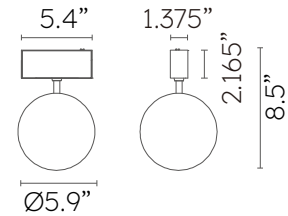

# MAGS 6" GLOBE

MAGS Series Light Fixture. The fixture engages with the track system electrically and mechanically via a magnetic connection and can be easily moved along the track. Model MAGS-GD is a DRY rated Magnetic Track, Glass Globe Aluminum light offered in a Black or white finish. This Light Fixture is CETL listed and consumes a total of 5 watts, Diffuse Lens delivering 680 lumens using an Osram LEDModule with >90 CRI. Choose 2700K, 3000K, 3500K, or 4000k CCT. Dimmable via 24V Volt Remote Driver needed. Fixture Dimensions are 8.5 inches tall x 6.375 inches wide x 5.875 inches deep.

## Mechanical

<b>Installation</b>	N/A
<b>Cord Legth</b>	N/A
<b>Dimensions</b>	6.375"L x 5.875"W x 8.5"H
<b>Weight</b>	1.37 lbs
<b>Material</b>	Aluminum and glass
<b>Finish</b>	Powder Coated