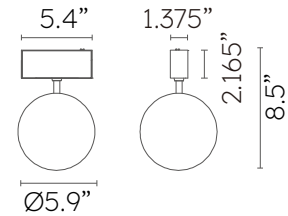

MAGS 6" GLOBE

MAGS Series Light Fixture. The fixture engages with the track system electrically and mechanically via a magnetic connection and can be easily moved along the track. Model MAGS-GD is a DRY rated Magnetic Track, Glass Globe Aluminum light offered in a Black or white finish. This Light Fixture is CETL listed and consumes a total of 5 watts, Diffuse Lens delivering 680 lumens using an Osram LEDModule with >90 CRI. Choose 2700K, 3000K, 3500K, or 4000k CCT. Dimmable via 24V Volt Remote Driver needed. Fixture Dimensions are 8.5 inches tall x 6.375 inches wide x 5.875 inches deep.

Environmental

CRI	>90
Environment	Dry
Light Source	LED
Chip	Osram
Life rating	N/A
Listings	C-ETL Listed to UL1598

Mechanical

Installation	N/A
Cord Legth	N/A
Dimensions	6.375"L x 5.875"W x 8.5"H
Weight	1.37 lbs
Material	Aluminum and glass
Finish	Powder Coated