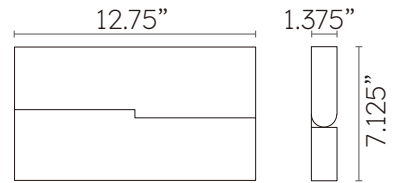

# MAGS 12" FOLD ADJUSTABLE DIFFUSED

MAGS Series Light Fixture. Fixture engages with track system electrically and mechanically via magnetic connection and can be easily moved along the track. Model MAGS-F12 is a DRY rated Magnetic Track, 90 Deg Foldable Lensed Aluminum light offered in a Black or white finish. This Light Fixture is CETL listed and consumes a total of 16 watts, Diffuse Lens delivering 660 lumens using a Osram LEDModule with >90 CRI. Choose 2700K, 3000K, 3500K, or 4000K CCT. Dimmable via 24V Volt Remote Driver needed. Fixture Dimensions are 7.125 inches tall x 12.75 inches wide x 1.375 inches deep.

## Mechanical

<b>Installation</b>	N/A
<b>Cord Legth</b>	N/A
<b>Dimensions</b>	12.75"L x 1.375"W x 7.125"H
<b>Weight</b>	3.64 lbs
<b>Material</b>	Aluminum
<b>Finish</b>	Powder Coated