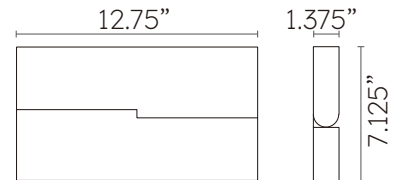

MAGS 12" FOLD ADJUSTABLE DIFFUSED

MAGS Series Light Fixture. Fixture engages with track system electrically and mechanically via magnetic connection and can be easily moved along the track. Model MAGS-F12 is a DRY rated Magnetic Track, 90 Deg Foldable Lensed Aluminum light offered in a Black or white finish. This Light Fixture is CETL listed and consumes a total of 16 watts, Diffuse Lens delivering 660 lumens using a Osram LEDModule with >90 CRI. Choose 2700K, 3000K, 3500K, or 4000K CCT. Dimmable via 24V Volt Remote Driver needed. Fixture Dimensions are 7.125 inches tall x 12.75 inches wide x 1.375 inches deep.

Environmental

CRI	>90
Environment	Dry
Light Source	LED
Chip	Osram
Life rating	N/A
Listings	C-ETL Listed to UL1598

Mechanical

Installation	N/A
Cord Legth	N/A
Dimensions	12.75"L x 1.375"W x 7.125"H
Weight	3.64 lbs
Material	Aluminum
Finish	Powder Coated