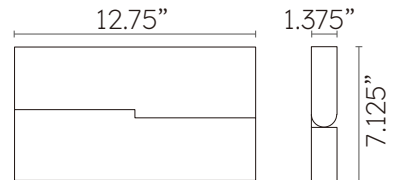

MAGS 12" FOLD ADJUSTABLE DIFFUSED

MAGS Series Light Fixture. Fixture engages with track system electrically and mechanically via magnetic connection and can be easily moved along the track. Model MAGS-F12 is a DRY rated Magnetic Track, 90 Deg Foldable Lensed Aluminum light offered in a Black or white finish. This Light Fixture is CETL listed and consumes a total of 16 watts, Diffuse Lens delivering 660 lumens using a Osram LEDModule with >90 CRI. Choose 2700K, 3000K, 3500K, or 4000K CCT. Dimmable via 24V Volt Remote Driver needed. Fixture Dimensions are 7.125 inches tall x 12.75 inches wide x 1.375 inches deep.

Environmental

CRI	>90
Environment	Dry
Light Source	LED
Chip	Osram
Life rating	N/A
Listings	C-ETL Listed to UL1598

Mechanical

Installation	N/A
Cord Legth	N/A
Dimensions	12.75"L x 1.375"W x 7.125"H
Weight	3.64 lbs
Material	Aluminum
Finish	Powder Coated