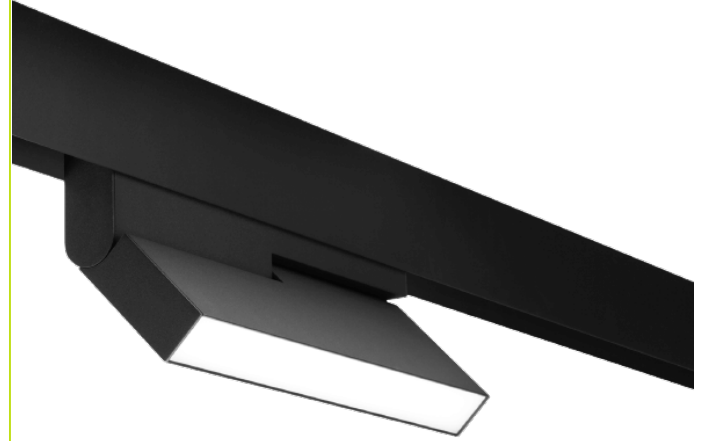

MAGS 12" FOLD ADJUSTABLE DIFFUSED

MAGS Series Light Fixture. Fixture engages with track system electrically and mechanically via magnetic connection and can be easily moved along the track. Model MAGS-F12 is a DRY rated Magnetic Track, 90 Deg Foldable Lensed Aluminum light offered in a Black or white finish. This Light Fixture is CETL listed and consumes a total of 16 watts, Diffuse Lens delivering 660 lumens using a Osram LEDModule with >90 CRI. Choose 2700K, 3000K, 3500K, or 4000K CCT. Dimmable via 24V Volt Remote Driver needed. Fixture Dimensions are 7.125 inches tall x 12.75 inches wide x 1.375 inches deep.