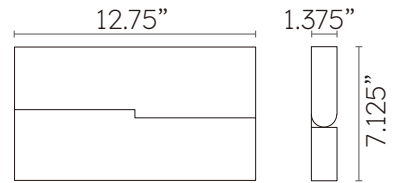

MAGS 12" FOLD ADJUSTABLE DIFFUSED

MAGS Series Light Fixture. Fixture engages with track system electrically and mechanically via magnetic connection and can be easily moved along the track. Model MAGS-F12 is a DRY rated Magnetic Track, 90 Deg Foldable Lensed Aluminum light offered in a Black or white finish. This Light Fixture is CETL listed and consumes a total of 16 watts, Diffuse Lens delivering 660 lumens using a Osram LEDModule with >90 CRI. Choose 2700K, 3000K, 3500K, or 4000K CCT. Dimmable via 24V Volt Remote Driver needed. Fixture Dimensions are 7.125 inches tall x 12.75 inches wide x 1.375 inches deep.

Environmental

CRI	>90
Environment	Dry
Light Source	LED
Chip	Osram
Life rating	N/A
Listings	C-ETL Listed to UL1598

Mechanical

Installation	N/A
Cord Legth	N/A
Dimensions	12.75"L x 1.375"W x 7.125"H
Weight	3.64 lbs
Material	Aluminum
Finish	Powder Coated