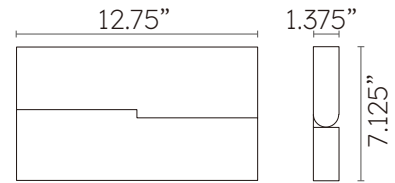

MAGS 12" FOLD ADJUSTABLE DIFFUSED

MAGS Series Light Fixture. Fixture engages with track system electrically and mechanically via magnetic connection and can be easily moved along the track. Model MAGS-F12 is a DRY rated Magnetic Track, 90 Deg Foldable Lensed Aluminum light offered in a Black or white finish. This Light Fixture is CETL listed and consumes a total of 16 watts, Diffuse Lens delivering 660 lumens using a Osram LEDModule with >90 CRI. Choose 2700K, 3000K, 3500K, or 4000K CCT. Dimmable via 24V Volt Remote Driver needed. Fixture Dimensions are 7.125 inches tall x 12.75 inches wide x 1.375 inches deep.

Environmental

CRI	>90
Environment	Dry
Light Source	LED
Chip	Osram
Life rating	N/A
Listings	C-ETL Listed to UL1598

Mechanical

Installation	N/A
Cord Legth	N/A
Dimensions	12.75"L x 1.375"W x 7.125"H
Weight	3.64 lbs
Material	Aluminum
Finish	Powder Coated