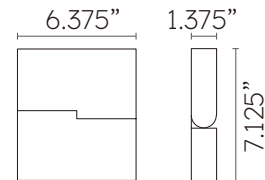

# MAGS 6" FOLD ADJUSTABLE SPOT

MAGS Series Light Fixture. Fixture engages with track system electrically and mechanically via magnetic connection and can be moved easily along the track. Model MAGS-F06 is a DRY rated Magnetic Track, 90 Deg Foldable MicroSpot Aluminum light offered in a Black or white finish. This Light Fixture is CETL listed and contains 6 lights, using a total of 8 watts., Downlight delivering 520 lumens using a Osram LEDModule with >90 CRI. Choose 12, 34, or 48-degree beam spreads, and choose 2700K, 3000K, 3500K, or 4000K CCT. Dimmable via 24V Volt Remote Driver (sold separately). Fixture Dimensions are 7.125 inches tall x 6.375 inches wide x 1.375 inches deep.

## Model Number Configuration

**F06**

---

**Optics**

- D12 - 20°
- D34 - 34°
- D48 - 48°

--

**CCT**

- 27 - 2700K
- 30 - 3000K
- 35 - 3500K
- 40 - 4000K

## Mechanical

<b>Installation</b>	N/A
<b>Cord Legth</b>	N/A
<b>Dimensions</b>	6.375"L x 1.375"W x 7.125"H
<b>Weight</b>	2.07 lbs
<b>Material</b>	Aluminum
<b>Finish</b>	Powder Coated

## Photometric and Light Distribution

D12				D34			
<b>12°</b>				<b>34°</b>			
	h(m)	E(lx)	Φ(m)		h(m)	E(lx)	Φ(m)
	1	5723	Φ0.21		1	1807	Φ0.63
	2	1431	Φ0.42		2	451	Φ1.26
	3	635	Φ0.63		3	200	Φ1.89
	4	357	Φ0.84		4	112	Φ2.52
	5	228	Φ1.05		5	72	Φ3.15
D48							
<b>48°</b>							
	h(m)	E(lx)	Φ(m)				
	1	1287	Φ0.79				
	2	321	Φ1.58				
	3	143	Φ2.37				
	4	80	Φ3.16				
	5	51	Φ3.95				