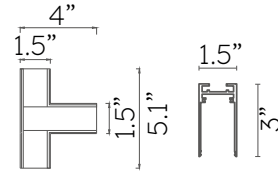

MAGS "T" CONNECTOR

Surface / Suspended Track Only. T corner for connecting 3 sides of track. Includes (3) MAGS-ACC-TCONN Track Connectors. Black or White Finish.

Model Number Configuration

ACC-TCORN

--

Finish

Mechanical

Installation	N/A
Cord Legth	N/A
Dimensions	5.125"L x 6.25"W x 3"H
Weight	.73 lbs
Material	Aluminum
Finish	Powder Coated

Driver Options

Driver code	N/A
--------------------	-----