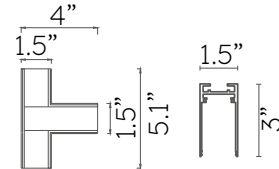

MAGS "T" CONNECTOR

Surface / Suspended Track Only. T corner for connecting 3 sides of track. Includes (3) MAGS-ACC-TCONN Track Connectors. Black or White Finish.

Model Number Configuration

ACC-TCORN

--

Finish

Mechanical

Installation	N/A
Cord Legth	N/A
Dimensions	5.125"L x 6.25"W x 3"H
Weight	.73 lbs
Material	Aluminum
Finish	Powder Coated

Driver Options

Driver code	N/A
--------------------	-----