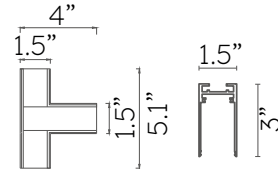

MAGS "T" CONNECTOR

Surface / Suspended Track Only. T corner for connecting 3 sides of track. Includes (3) MAGS-ACC-TCONN Track Connectors. Black or White Finish.

Model Number Configuration

ACC-TCORN

--

Finish

Mechanical

Installation	N/A
Cord Legth	N/A
Dimensions	5.125"L x 6.25"W x 3"H
Weight	.73 lbs
Material	Aluminum
Finish	Powder Coated

Driver Options

Driver code	N/A
--------------------	-----