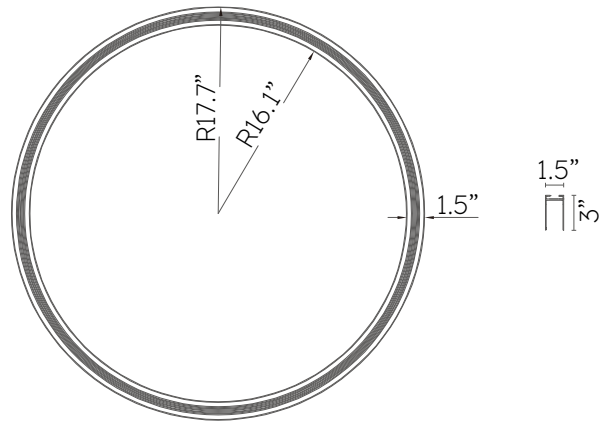

MAGS Ø 36" CIRCULAR TRACK

Surface / Suspended Magnetic Circular Track System.
900mm (36") Diameter. Max input 96W, with surface
mounted kits. Black or white finish.

Model Number Configuration

ACC-TC

--

Finish

Mechanical

Installation	N/A
Cord Legth	N/A
Dimensions	35.375" L x 1.5"W x 3"H
Weight	17.2 lbs
Material	Aluminum
Finish	Powder Coated

Driver Options

Driver code	N/A
--------------------	-----

Wiring Guide

18 AWG	25 Feet
16 AWG	40Feet