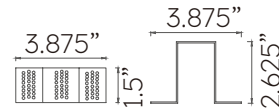

MAGS RECESSED MOUNTING KIT

Recessed mounting kit for magnetic track, includes 2 mounting brackets. Offered in black or white finish.

Model Number Configuration

ACC-RK

--

Finish

☐ BL - Black

☐ WH - White