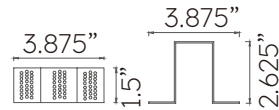

MAGS RECESSED MOUNTING KIT

Recessed mounting kit for magnetic track, includes 2 mounting brackets. Offered in black or white finish.

Model Number Configuration

ACC-RK

--

Finish

☐ BL - Black

☐ WH - White