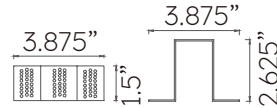

MAGS RECESSED MOUNTING KIT

Recessed mounting kit for magnetic track, includes 2 mounting brackets. Offered in black or white finish.

Model Number Configuration

ACC-RK

--

Finish

☐ BL - Black

☐ WH - White