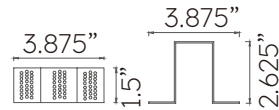

Electrical

Voltage	N/A
Dimming	N/A
Power	N/A
Lumens	N/A
Power factor	N/A

Environmental

CRI	N/A
Environment	Dry
Light Source	N/A
Chip	N/A
Life rating	N/A
Listings	C-ETL Listed to UL1598

Mechanical

Installation	N/A
Cord Legth	N/A
Dimensions	3.875" L x 1.5"W x 2.625"H
Weight	.47 lbs
Material	Aluminum
Finish	Powder Coated