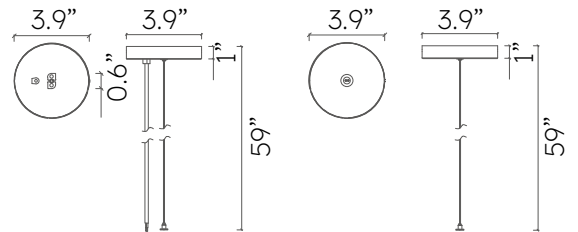

MAGS PENDANT MOUNTING KIT

Surface / Suspended Track Only. Pendant mounting kit for magnetic track, includes 2 sets. Offered in black or white finish.

Model Number Configuration

ACC-PK

--

Finish

☐ BL - Black

☐ WH - White