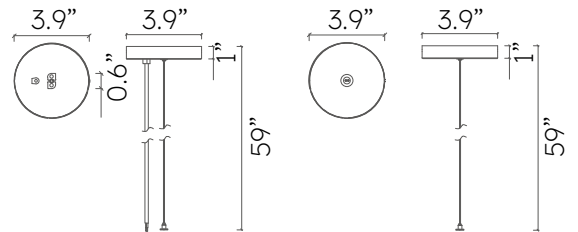

MAGS PENDANT MOUNTING KIT

Surface / Suspended Track Only. Pendant mounting kit for magnetic track, includes 2 sets. Offered in black or white finish.

Model Number Configuration

ACC-PK

--

Finish

BL - Black

WH - White

Electrical

Voltage	N/A
Dimming	N/A
Power	N/A
Lumens	N/A
Power factor	N/A

Environmental

CRI	N/A
Environment	Dry
Light Source	N/A
Chip	N/A
Life rating	N/A
Listings	C-ETL Listed to UL1598

Mechanical

Installation	N/A
Cord Legth	N/A
Dimensions	3.875" Dia x 1"H
Weight	.7 lbs
Material	Aluminum
Finish	Powder Coated